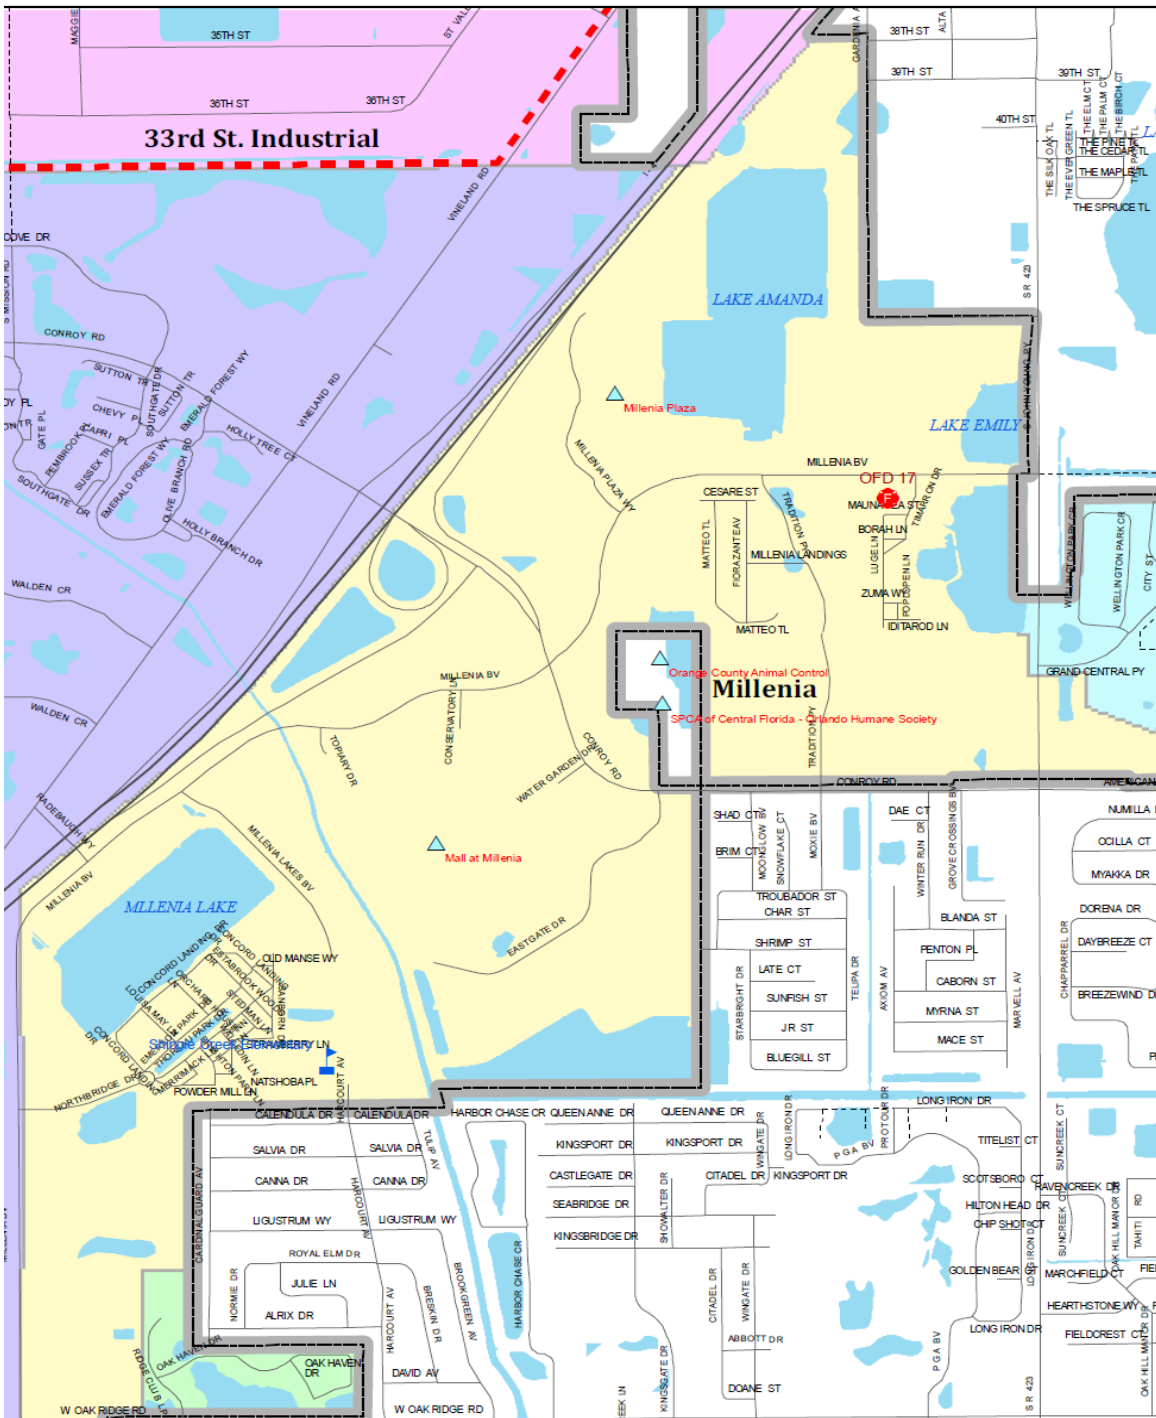

# Millenia

Often time citizens are unaware of what is going on in their particular neighborhood. This information is an attempt to help keep the community informed of police presence within your designated neighborhood. The map above reflects the boundaries used to compile the statistics for the Millenia neighborhood

2 AT-LARGE AFFIDAVIT  
1 PROPERTY LOST - NOT STOLEN  
1 PROPERTY LOST/STOLEN  
1 OTHERS (PROPERTY FOUND-STOLEN FROM OTHER JURISDICTION)  
4 OTHER INFORMATION  
5 SUSPICIOUS OTHERS  
36 ACCIDENTS  
3 TRAFFIC - OTHER  
1 AGGRAVATED ASSAULT  
3 SIMPLE ASSAULTS  
10 SHOPLIFTING  
2 THEFTS FROM MOTOR VEHICLE EXCEPT PARTS OR ACCESSORIES  
10 ALL OTHER LARCENIES  
1 MOTOR VEHICLE THEFT  
1 COUNTERFEITING/FORGERY  
1 DESTRUCTION/DAMAGE/VANDALISM OF PROPERTY  
1 WEAPONS VIOLATION