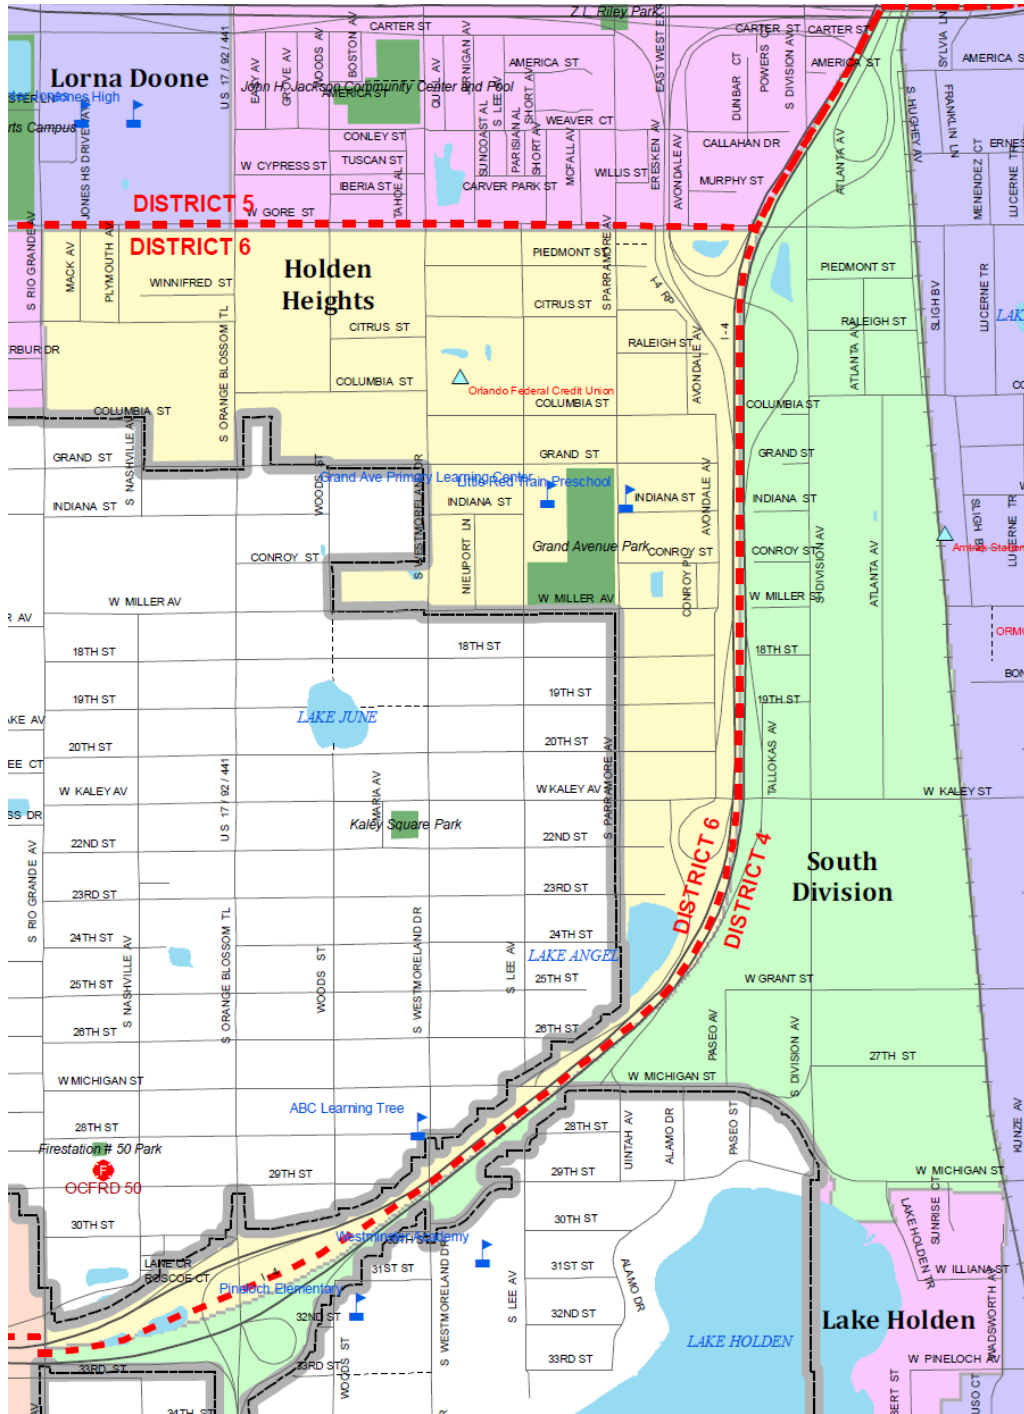

South Division

Often time citizens are unaware of what is going on in their particular neighborhood. This information is an attempt to help keep the community informed of police presence within your designated neighborhood. The map below reflects the boundaries used to compile the statistics for the South Division neighborhood.

1 PROPERTY LOST/STOLEN
1 PROPERTY FOUND - NOT LOST OR STOLEN
2 OTHER INFORMATION
1 SUSPICIOUS PERSON
1 SUSPICIOUS OTHERS
16 ACCIDENTS
2 ROBBERIES
3 SIMPLE ASSAULTS
1 BURGLARY
1 SHOPLIFTING
1 THEFT FROM MOTOR VEHICLE EXCEPT PARTS OR ACCESSORIES
2 ALL OTHER LARCENIES
1 FRAUD/FALSE PRETENSES/SWINDLING/CON GAMES/CONTRACT PROCUREMT
4 DESTRUCTION/DAMAGE/VANDALISM OF PROPERTY
3 DRUGS/NARCOTICS
2 WEAPONS VIOLATION
1 ALL OTHER REPORTABLE OFFENSES
1 MISSING PERSON