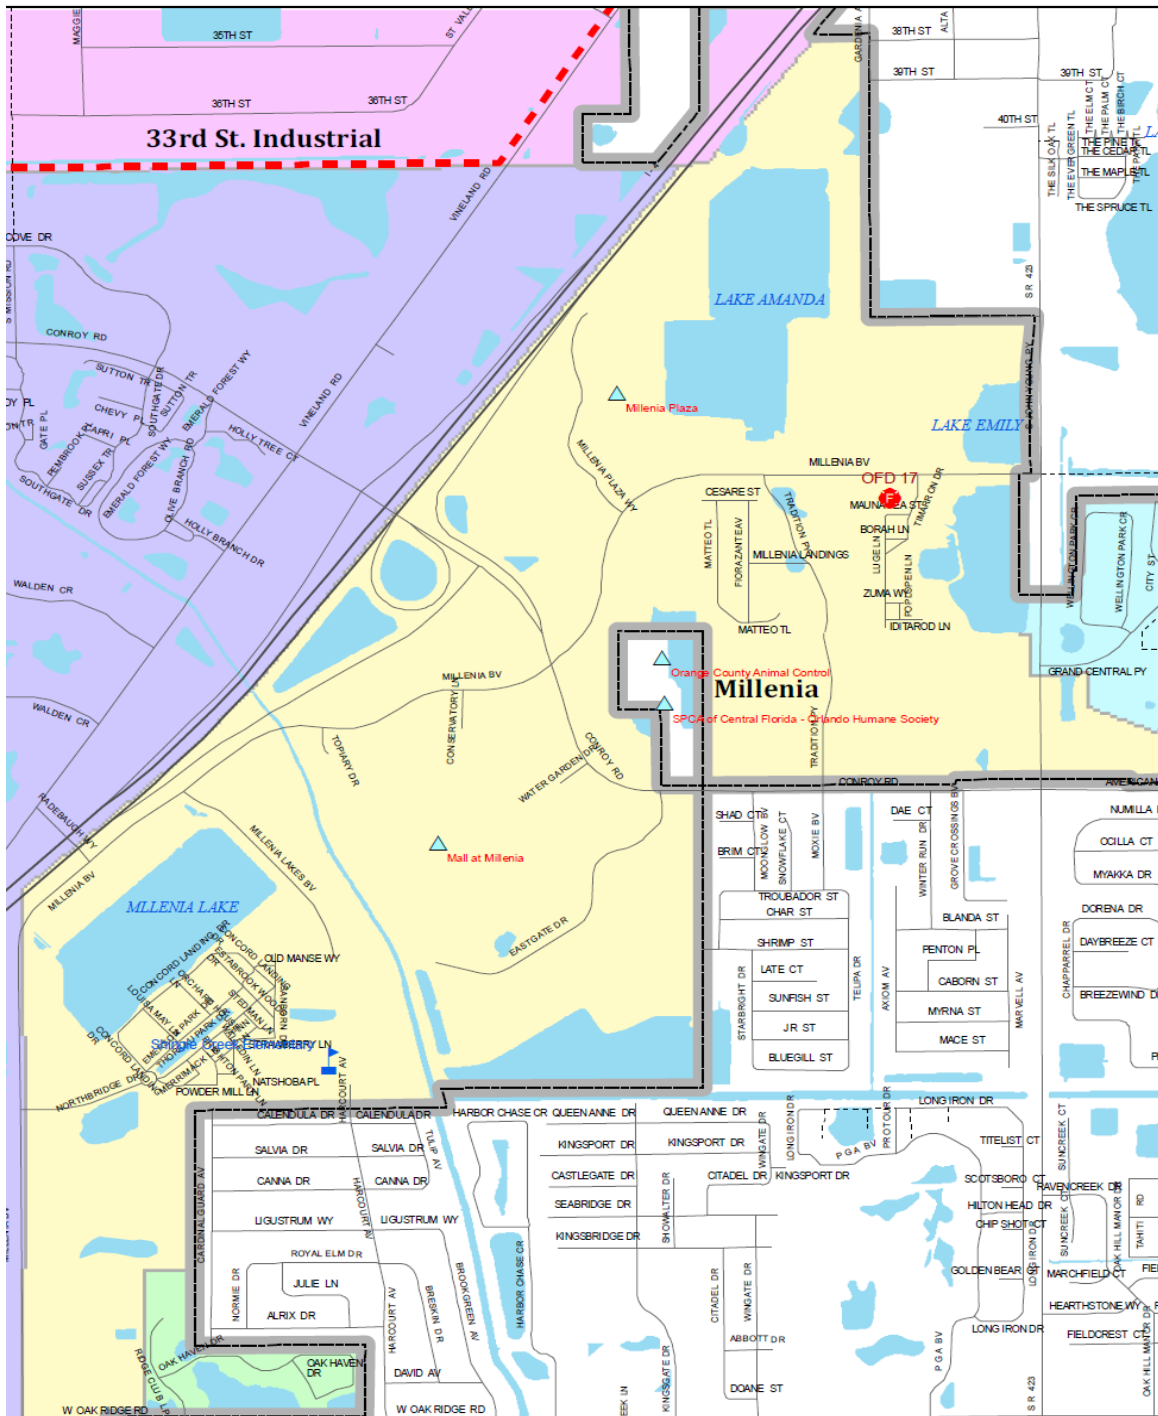

Mall at Millenia

Information used for this report has narrowed down the information to as close as possible to the Mall at Millenia. The address range used in this report includes: 4150-4298 Conroy Rd.