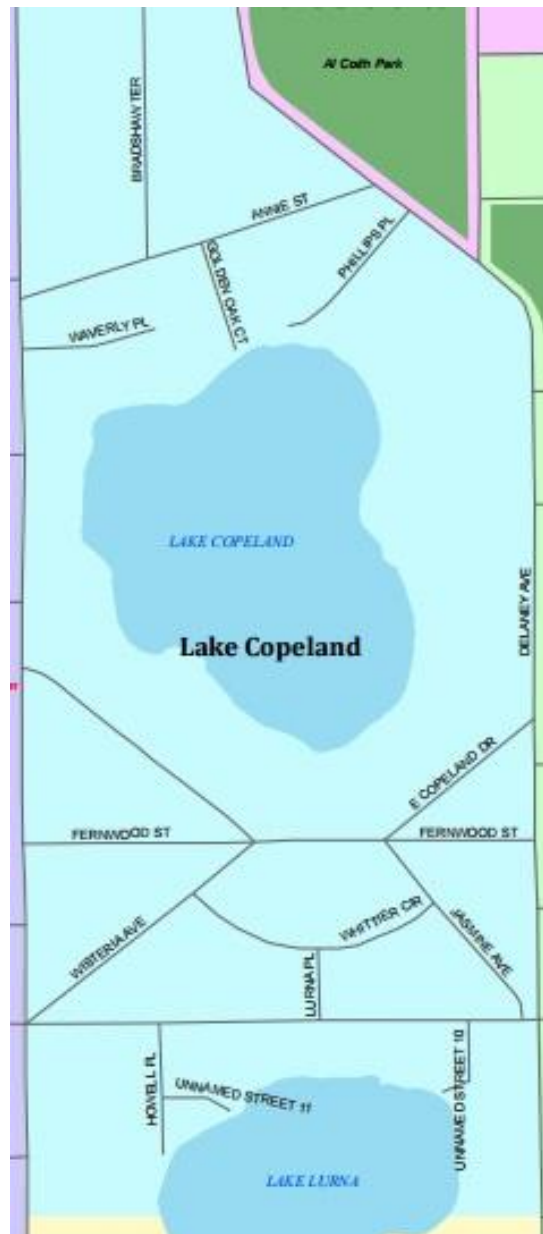

Lake Copeland

Often time citizens are unaware of what is going on in their particular neighborhood. This information is an attempt to help keep the community informed of police presence within your designated neighborhood. The map below reflects the boundaries used to compile the statistics for the Lake Copeland neighborhood.

The time period for this report is February 01, 2018 thru February 28, 2018.

Calls for Service represent the number of times that the Orlando Police Department has received a call for an issue in the associated neighborhood. Note: There could be multiple calls from citizens for the same incident. Reports occur when the police have documented a crime, suspected crime, or informational report for other reasons. Sometimes one crime can have multiple criminal elements.