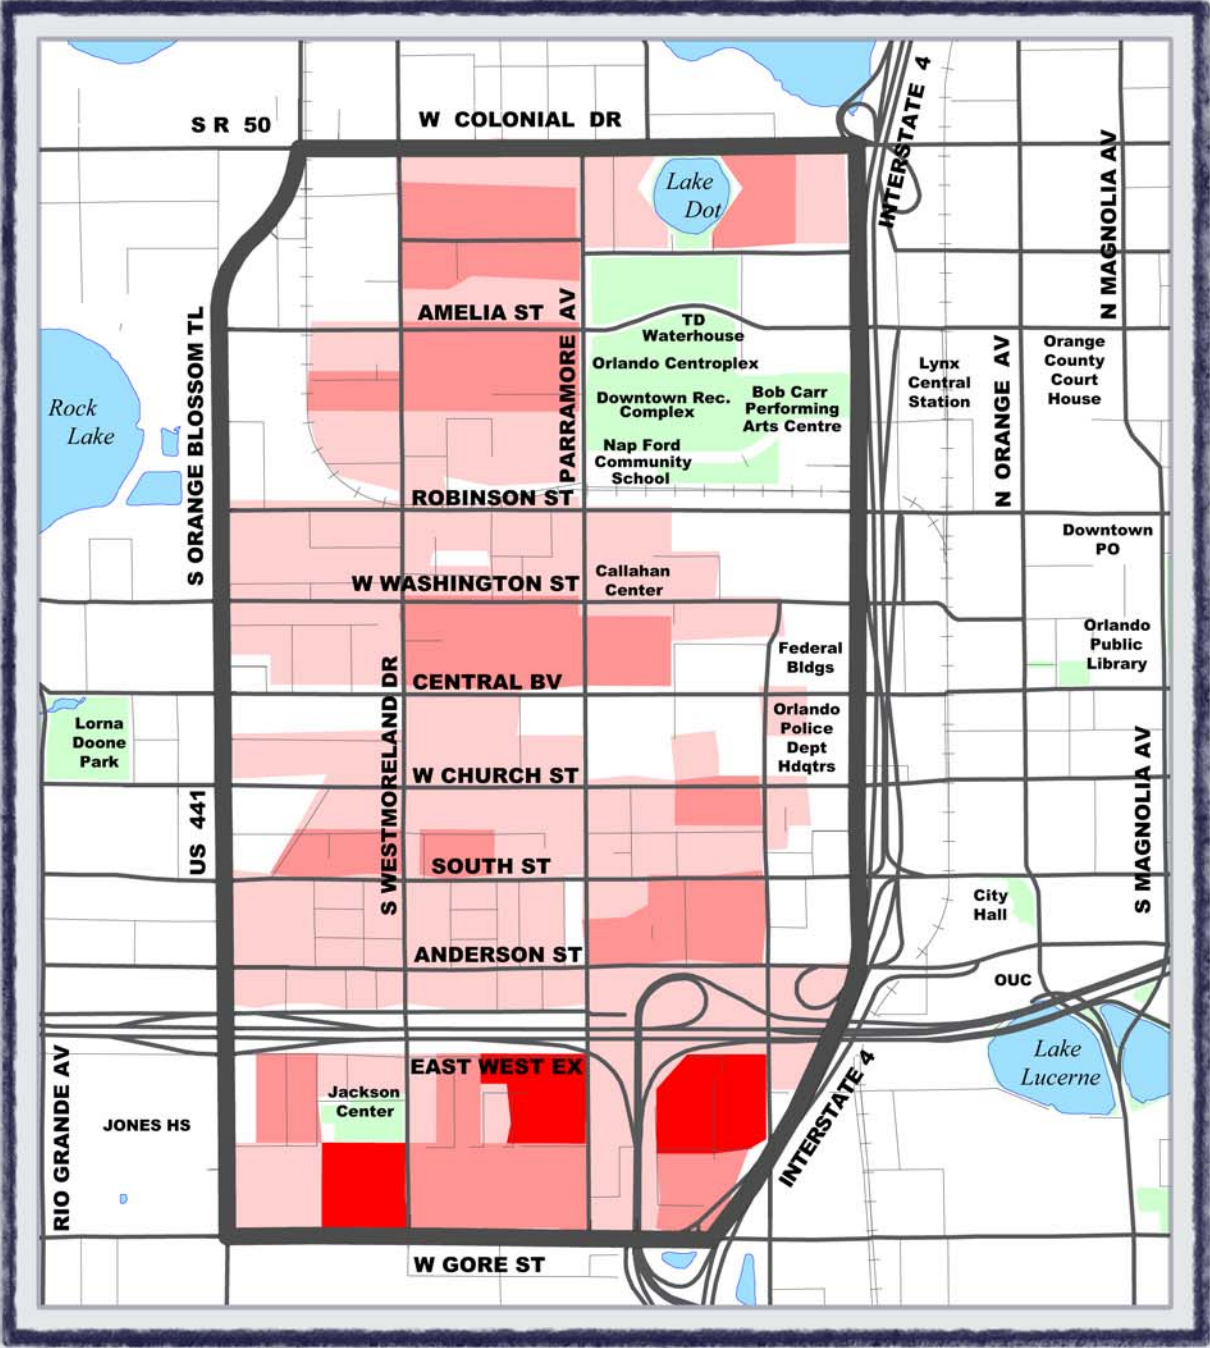

Where is Parramore Kidz Zone?

LEGEND -
Source: 2000 Census

- Less than 25 Children per block
- 25 to 75 Children per block
- More than 100 Children per block
- No Child Population
- Parramore Heritage Boundary

Why do we need to help these kids?

Indicator of child well-being	Parramore area	Orlando area
Number of children from birth to age 18	2,066	40,964
Median annual household income	\$13,613	\$35,732
Percent of children in poverty	73%	28%
Percent of adults over age 25 without a high school diploma or GED	47%	18%
Teen births (per 1,000 girls)	126	22
Juvenile arrests (per 1,000 children)	156	61
Percent of children living in single parent households	84%	49%
Child abuse and neglect reports (per 1,000 children)	302	52