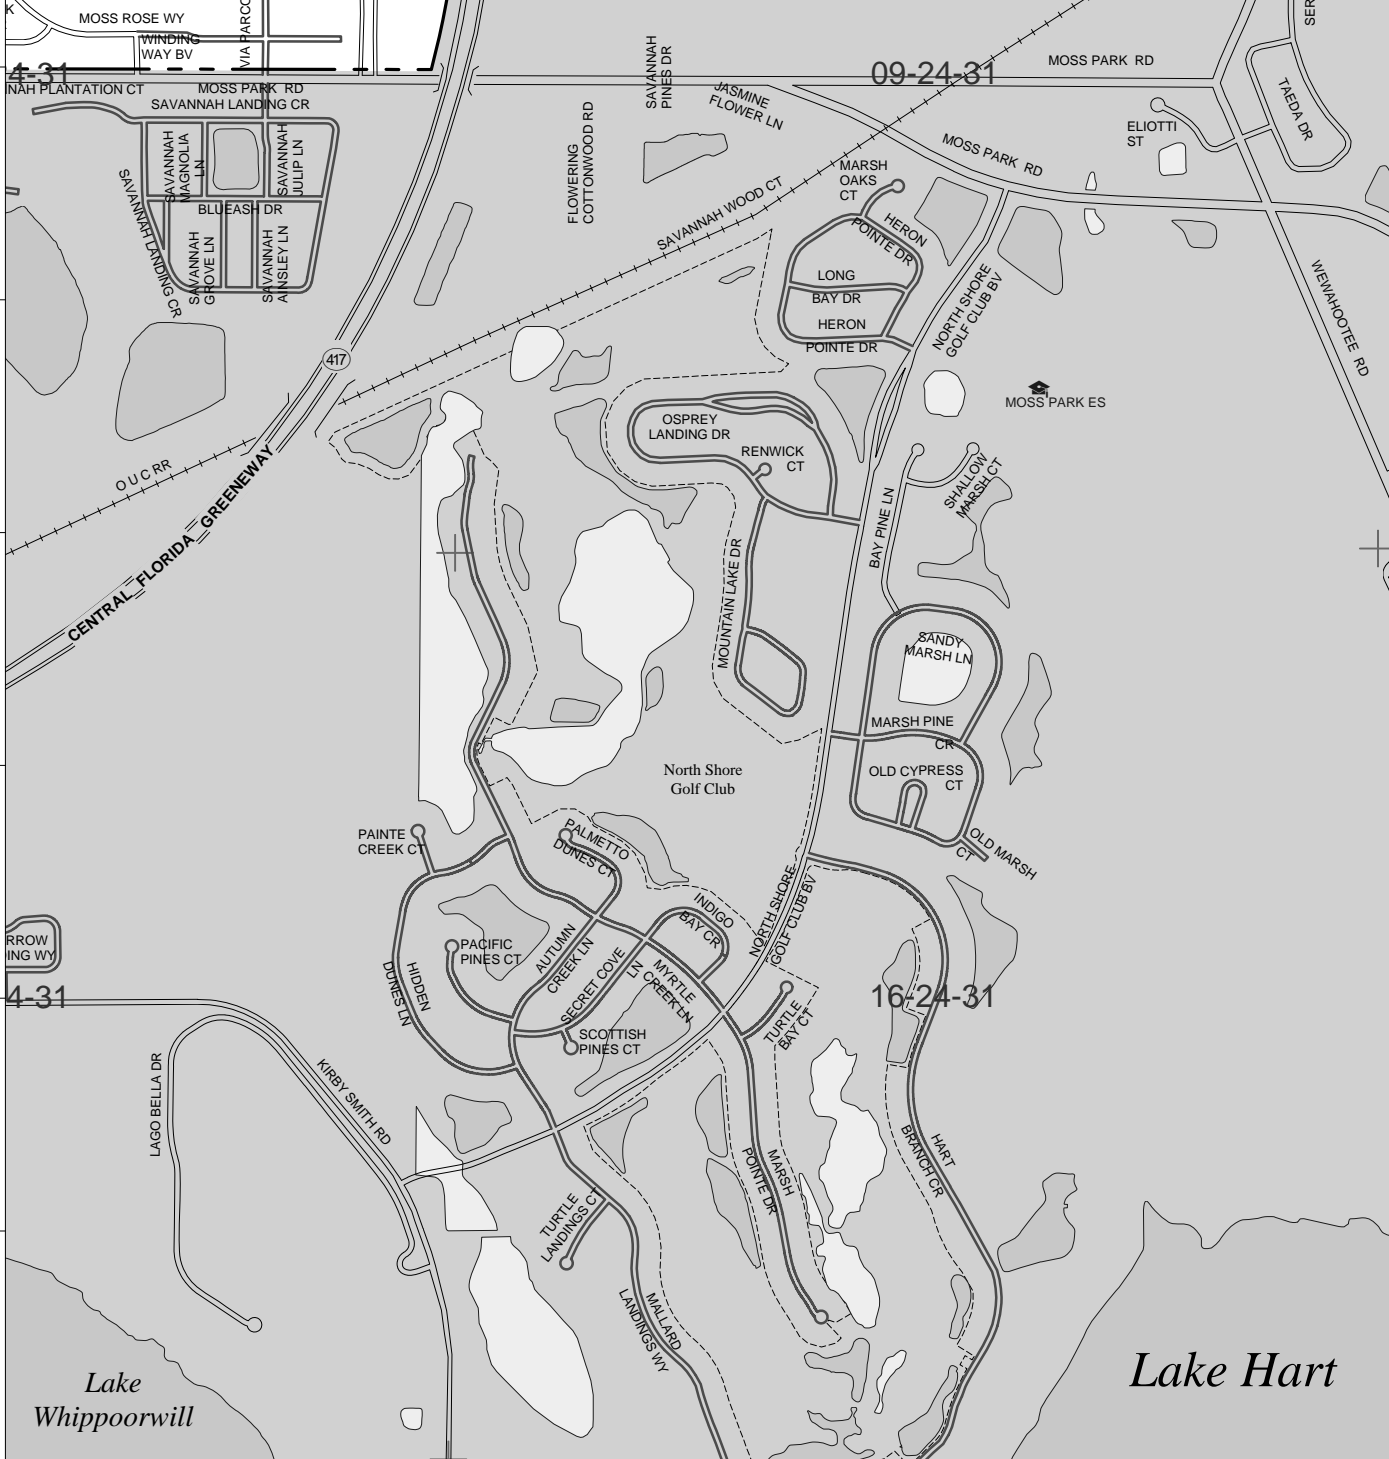

E35 (10600)

E36 (10800)

E37 (11000)

E38 (11300)

E39 (11600)

E40 (11900)

- VILLAS AT EAST PARK
1. LAKE DISTRICT LN
 3. YELLOW TIGER LILY DR
 4. WINDING MARSH TL
 5. CALA LILY TL
 6. GARDEN LILY DR
 7. STARGAZER LILY TL
 8. TRUMPET LILY TL
 9. MILL CREEK TL
 10. CRIMSON LILY TL
 11. ECLIPSE LILY WY
 12. GRAN PARADISO DR
 13. SPIDER LILY DR

S35 (10500)

S36 (10700)

S37 (11000)

S38 (11300)

S39 (11500)

S40 (11700)

S41 (12000)

Printed: 6/23/11
 Approximate Scale: 1" = 0.20 Mile
 Prepared by M.A.P. Group, City of Orlando