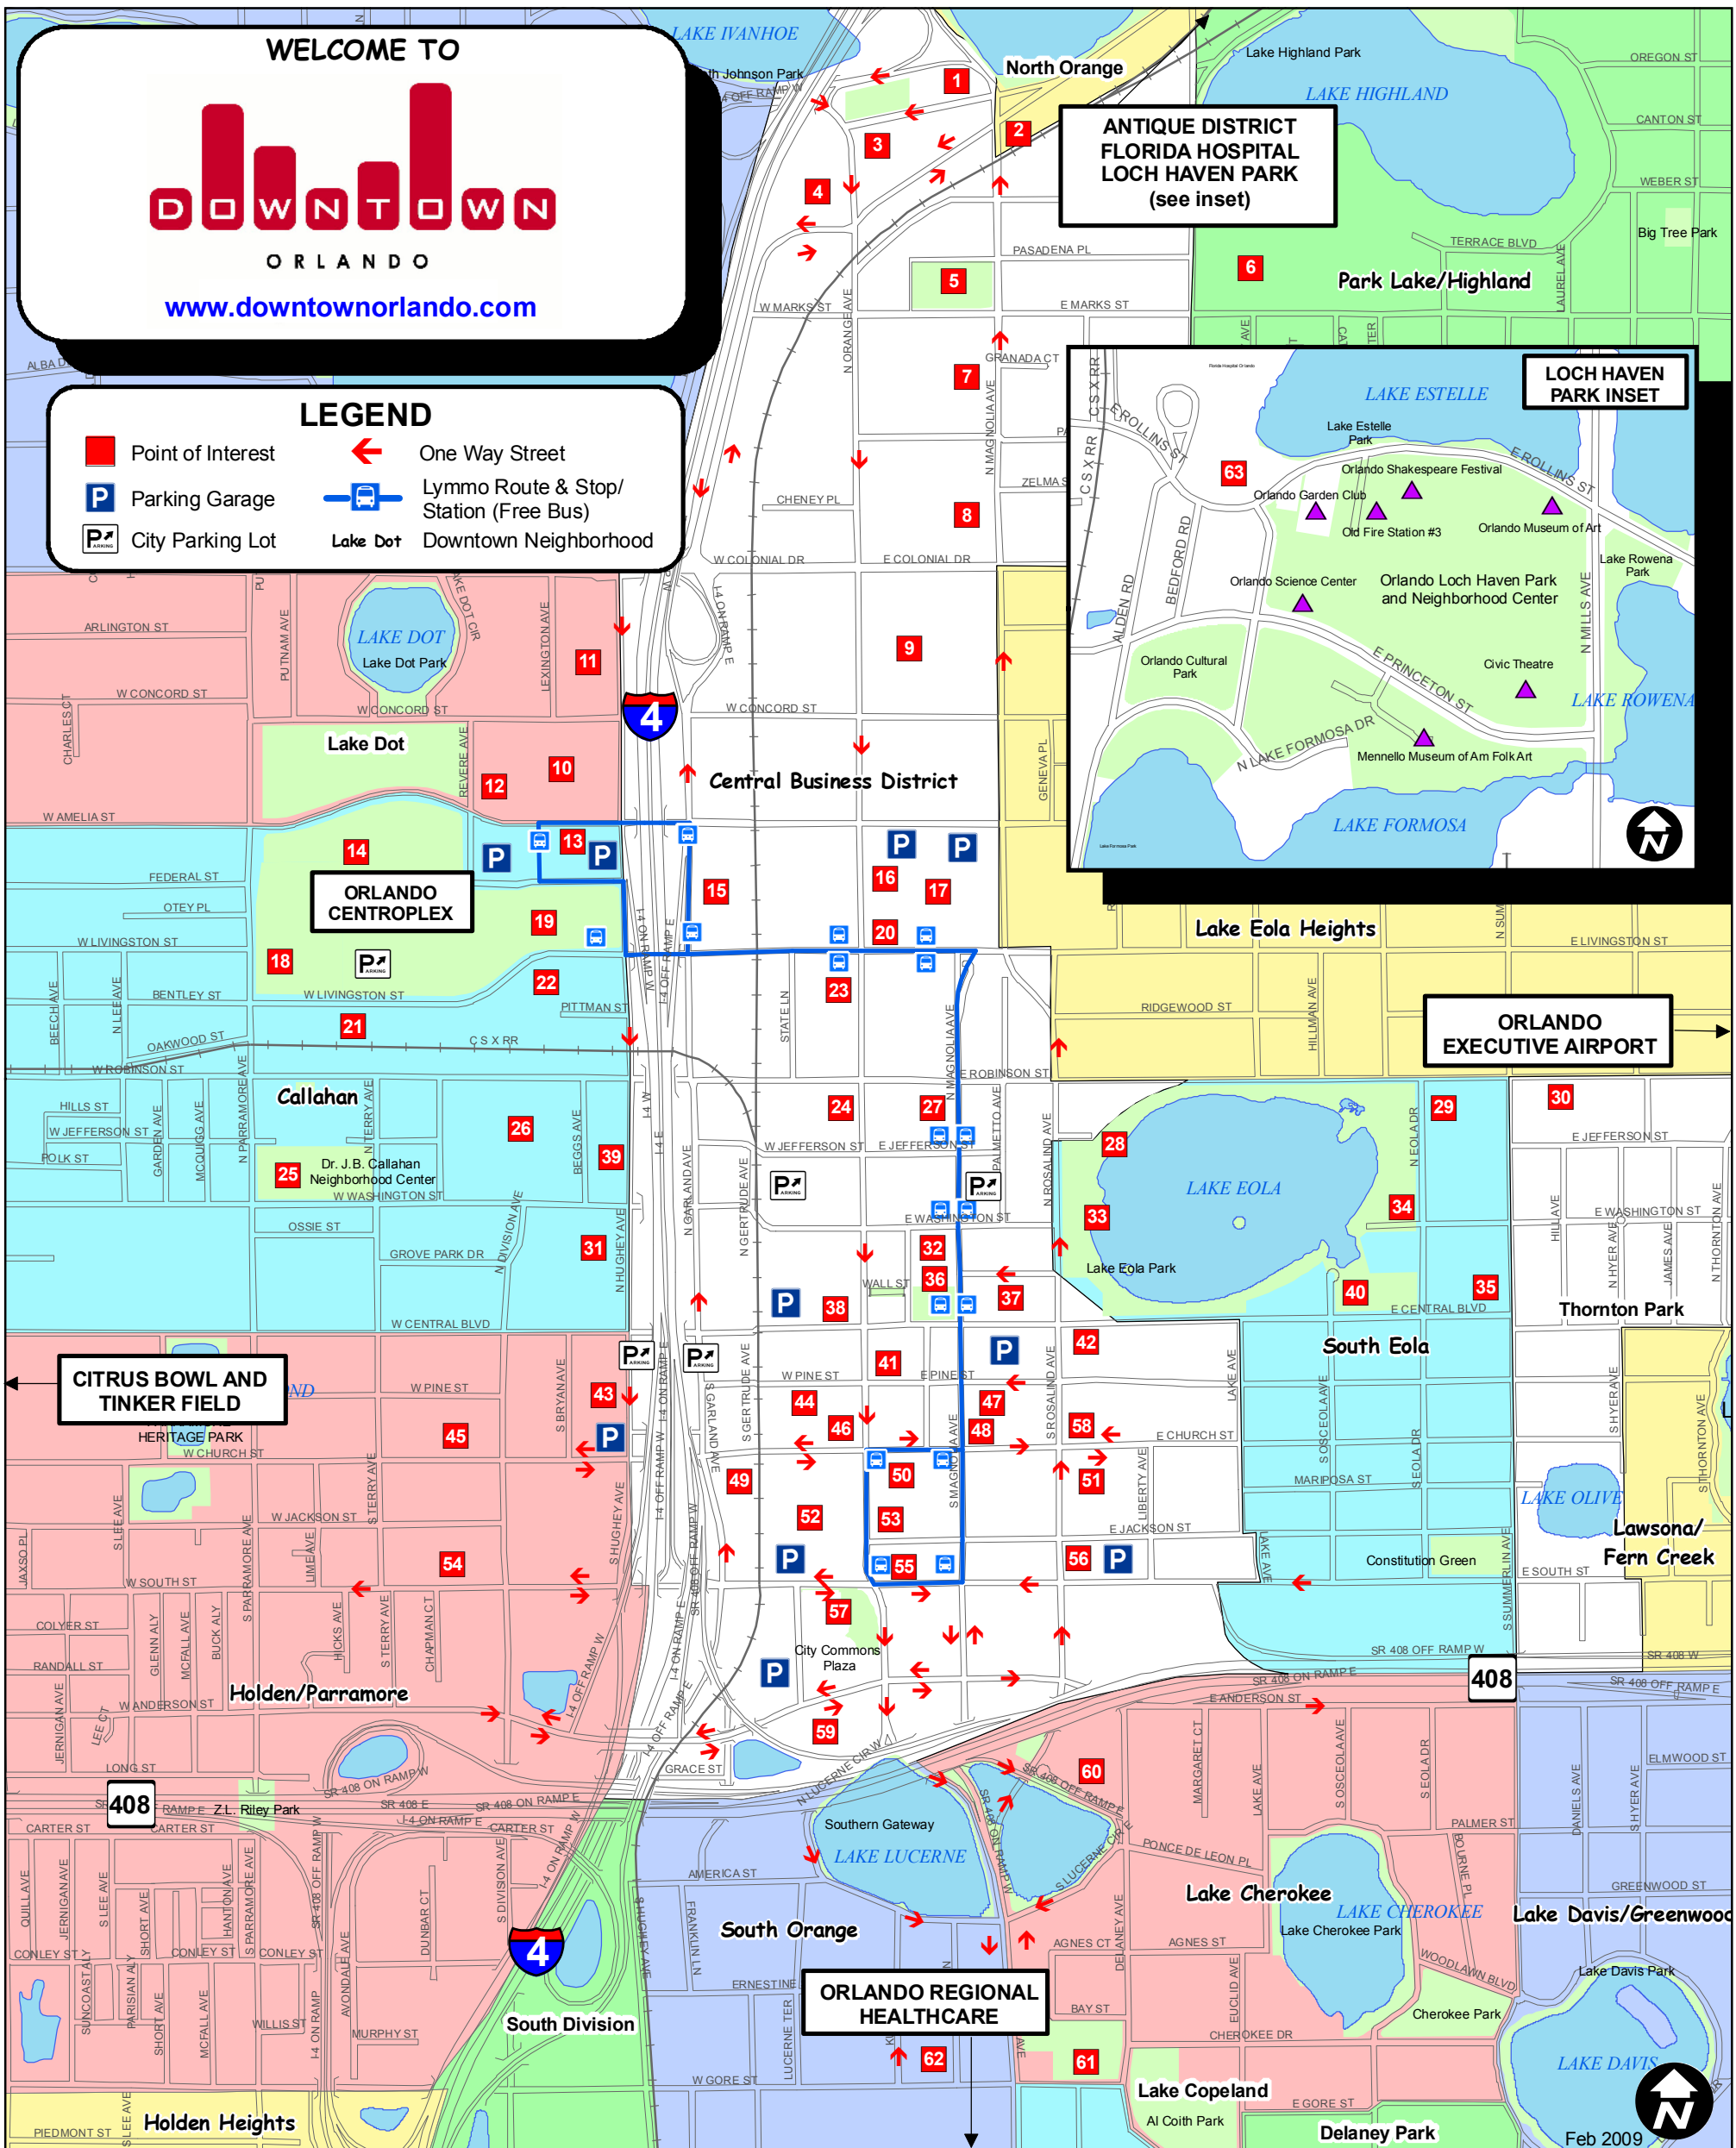

WELCOME TO
DOWNTOWN
ORLANDO
www.downtownorlando.com

LEGEND

- Point of Interest
- P Parking Garage
- P City Parking Lot
- ← One Way Street
- ← Lymmo Route & Stop/Station (Free Bus)
- Lake Dot
- Downtown Neighborhood

**ANTIQUE DISTRICT
 FLORIDA HOSPITAL
 LOCH HAVEN PARK
 (see inset)**

**LOCH HAVEN
 PARK INSET**

**ORLANDO
 EXECUTIVE AIRPORT**

**CITRUS BOWL AND
 TINKER FIELD**

**ORLANDO REGIONAL
 HEALTHCARE**

POINTS OF INTEREST