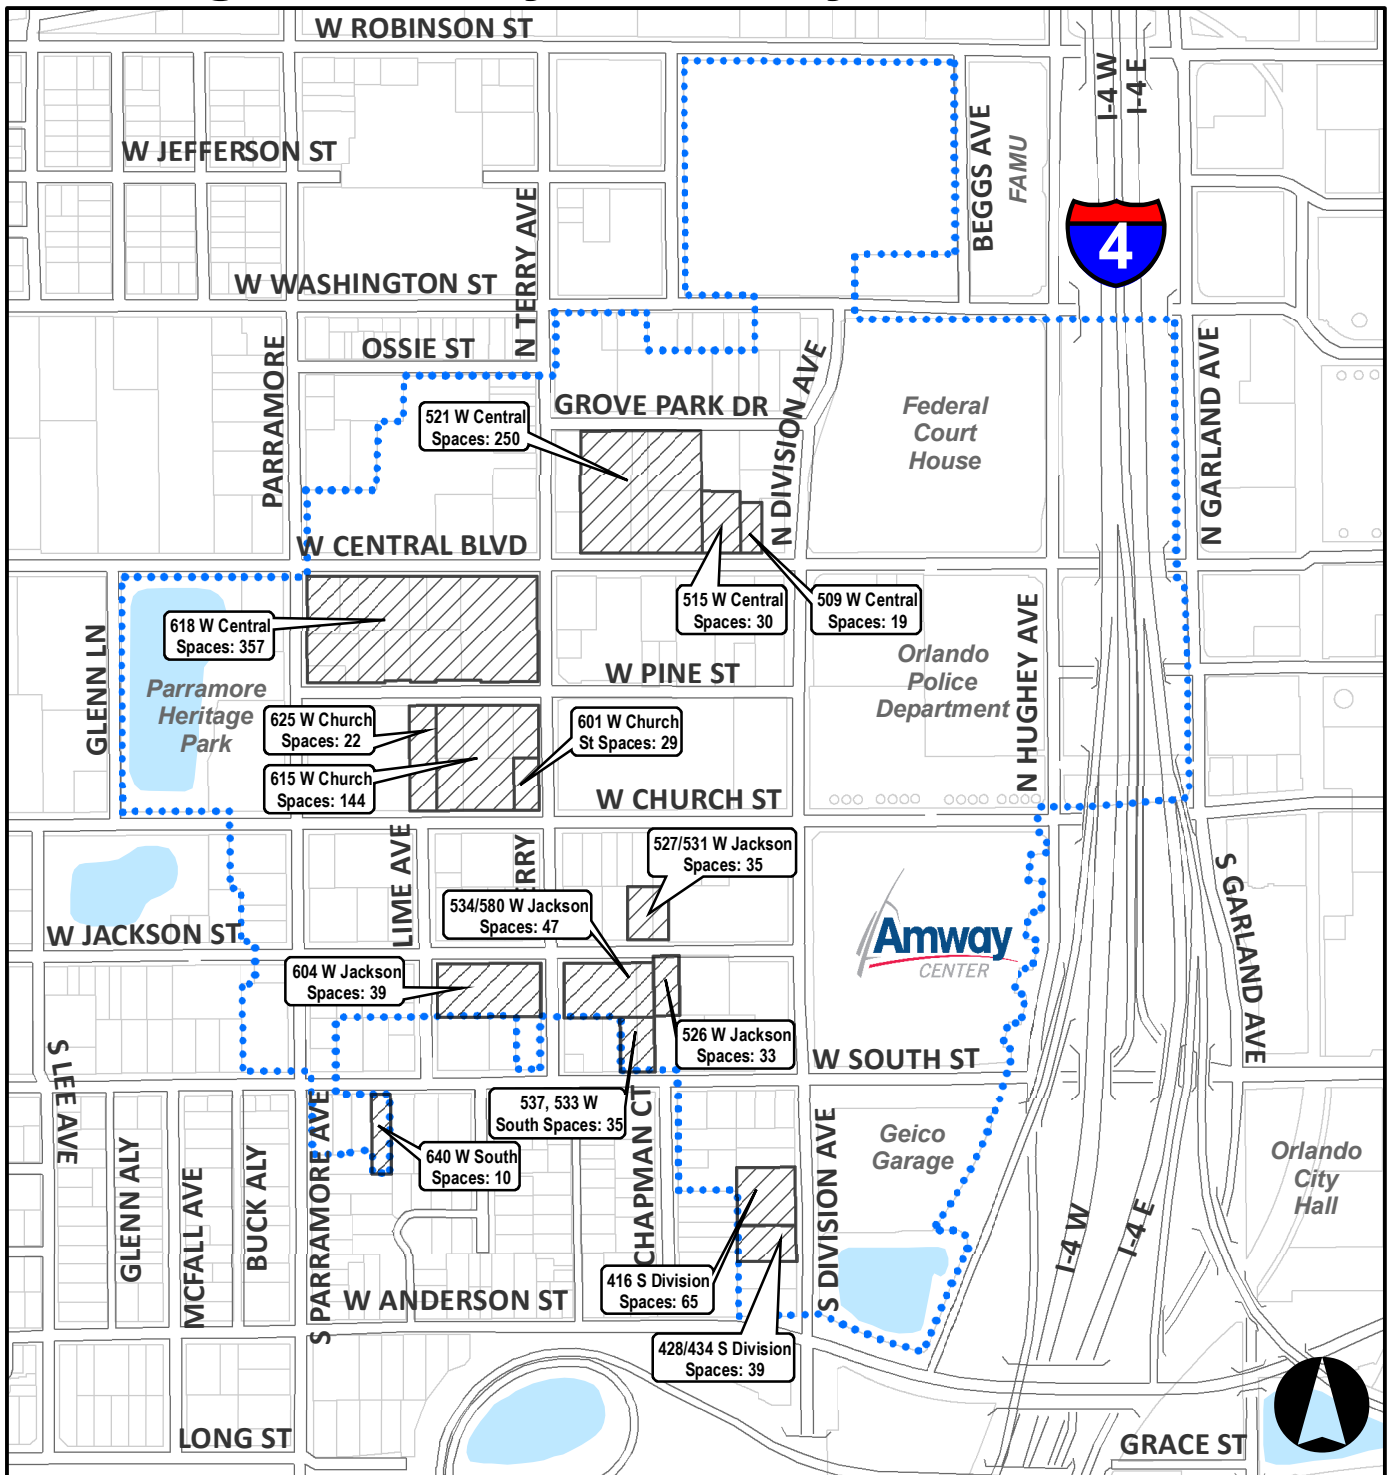

Amway Center Special Event Parking Boundary - January 4, 2011

LEGEND

-  Approved Surface Lot
-  Eligible for Special Event Parking
-  Not Eligible for Special Event Parking

City of Orlando, Economic Development Department
City Planning Division, January 4, 2011

Parking Rates Vary \$10.00 to \$20.00