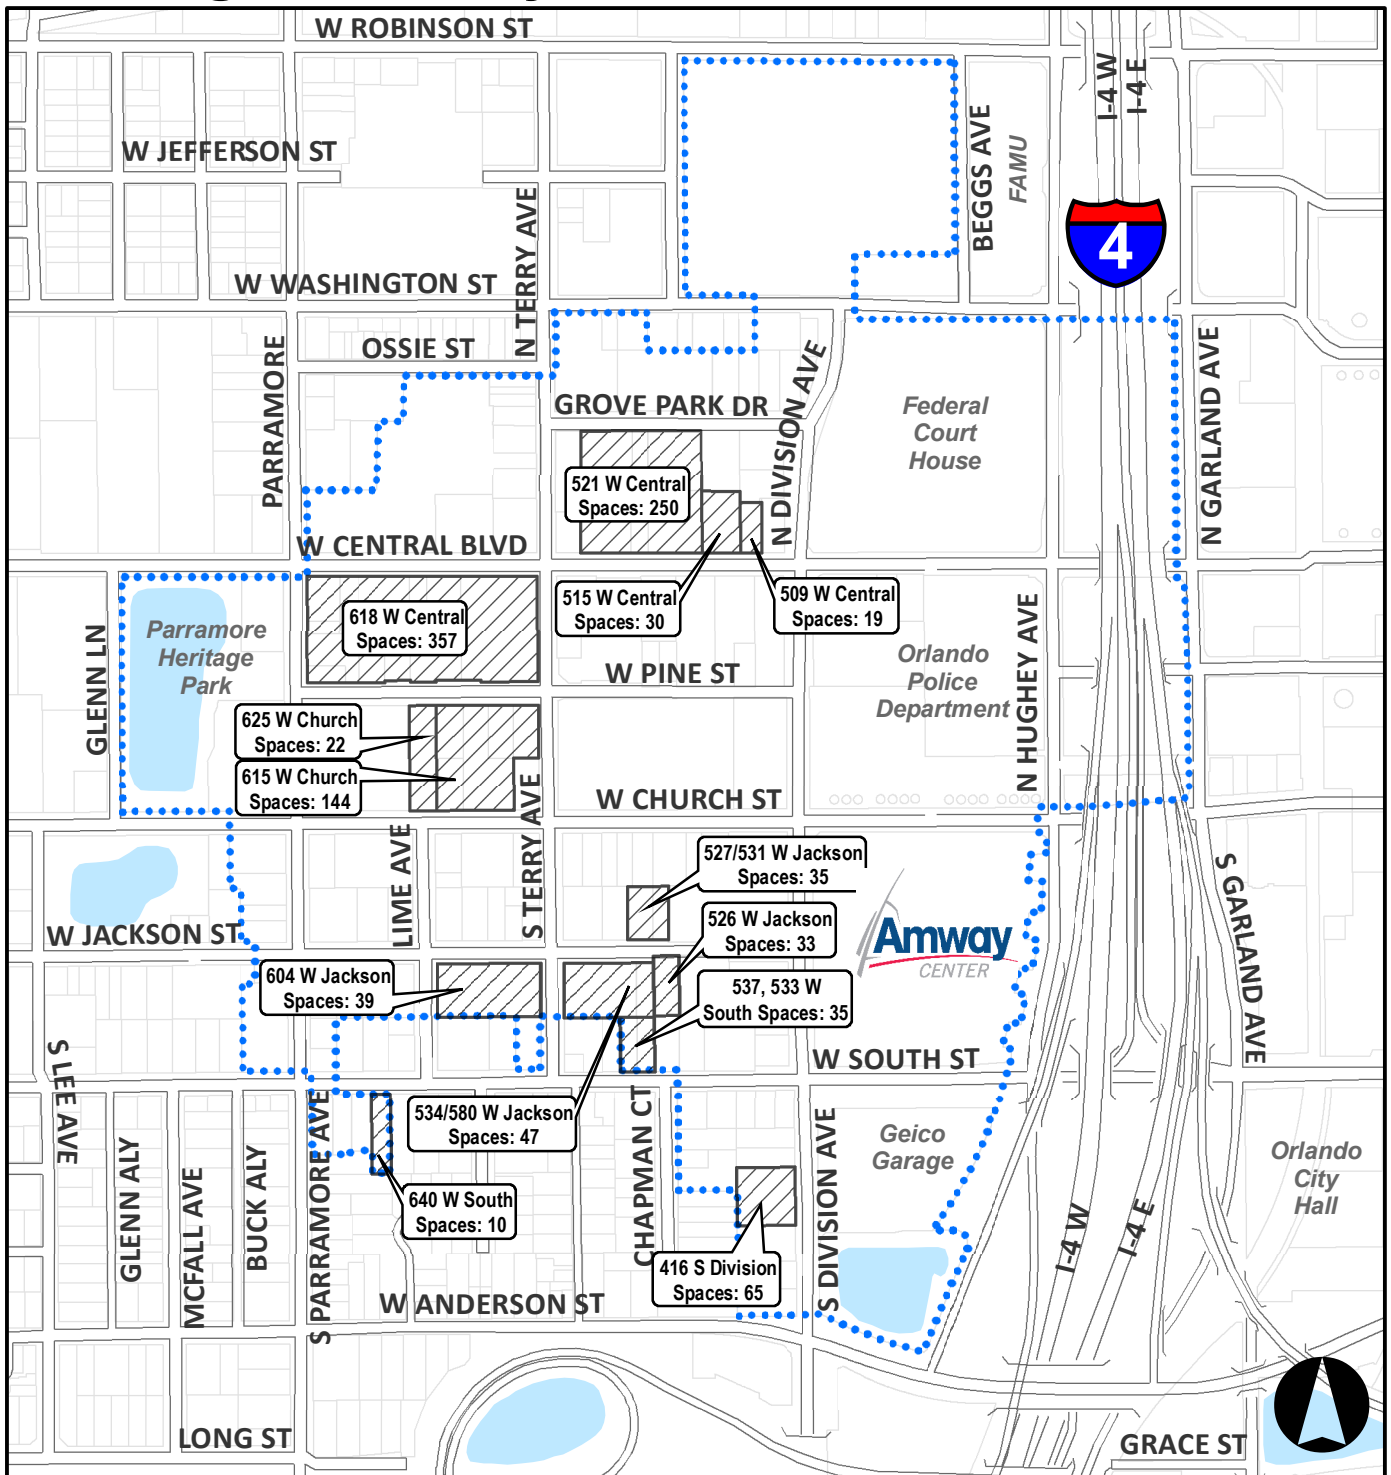

Amway Center Special Event Parking Boundary - November 12, 2010

LEGEND

-  Approved Surface Lot
-  Eligible for Special Event Parking
-  Not Eligible for Special Event Parking

City of Orlando, Economic Development Department
City Planning Division, November 12, 2010

Parking Rates Vary \$10.00 to \$20.00