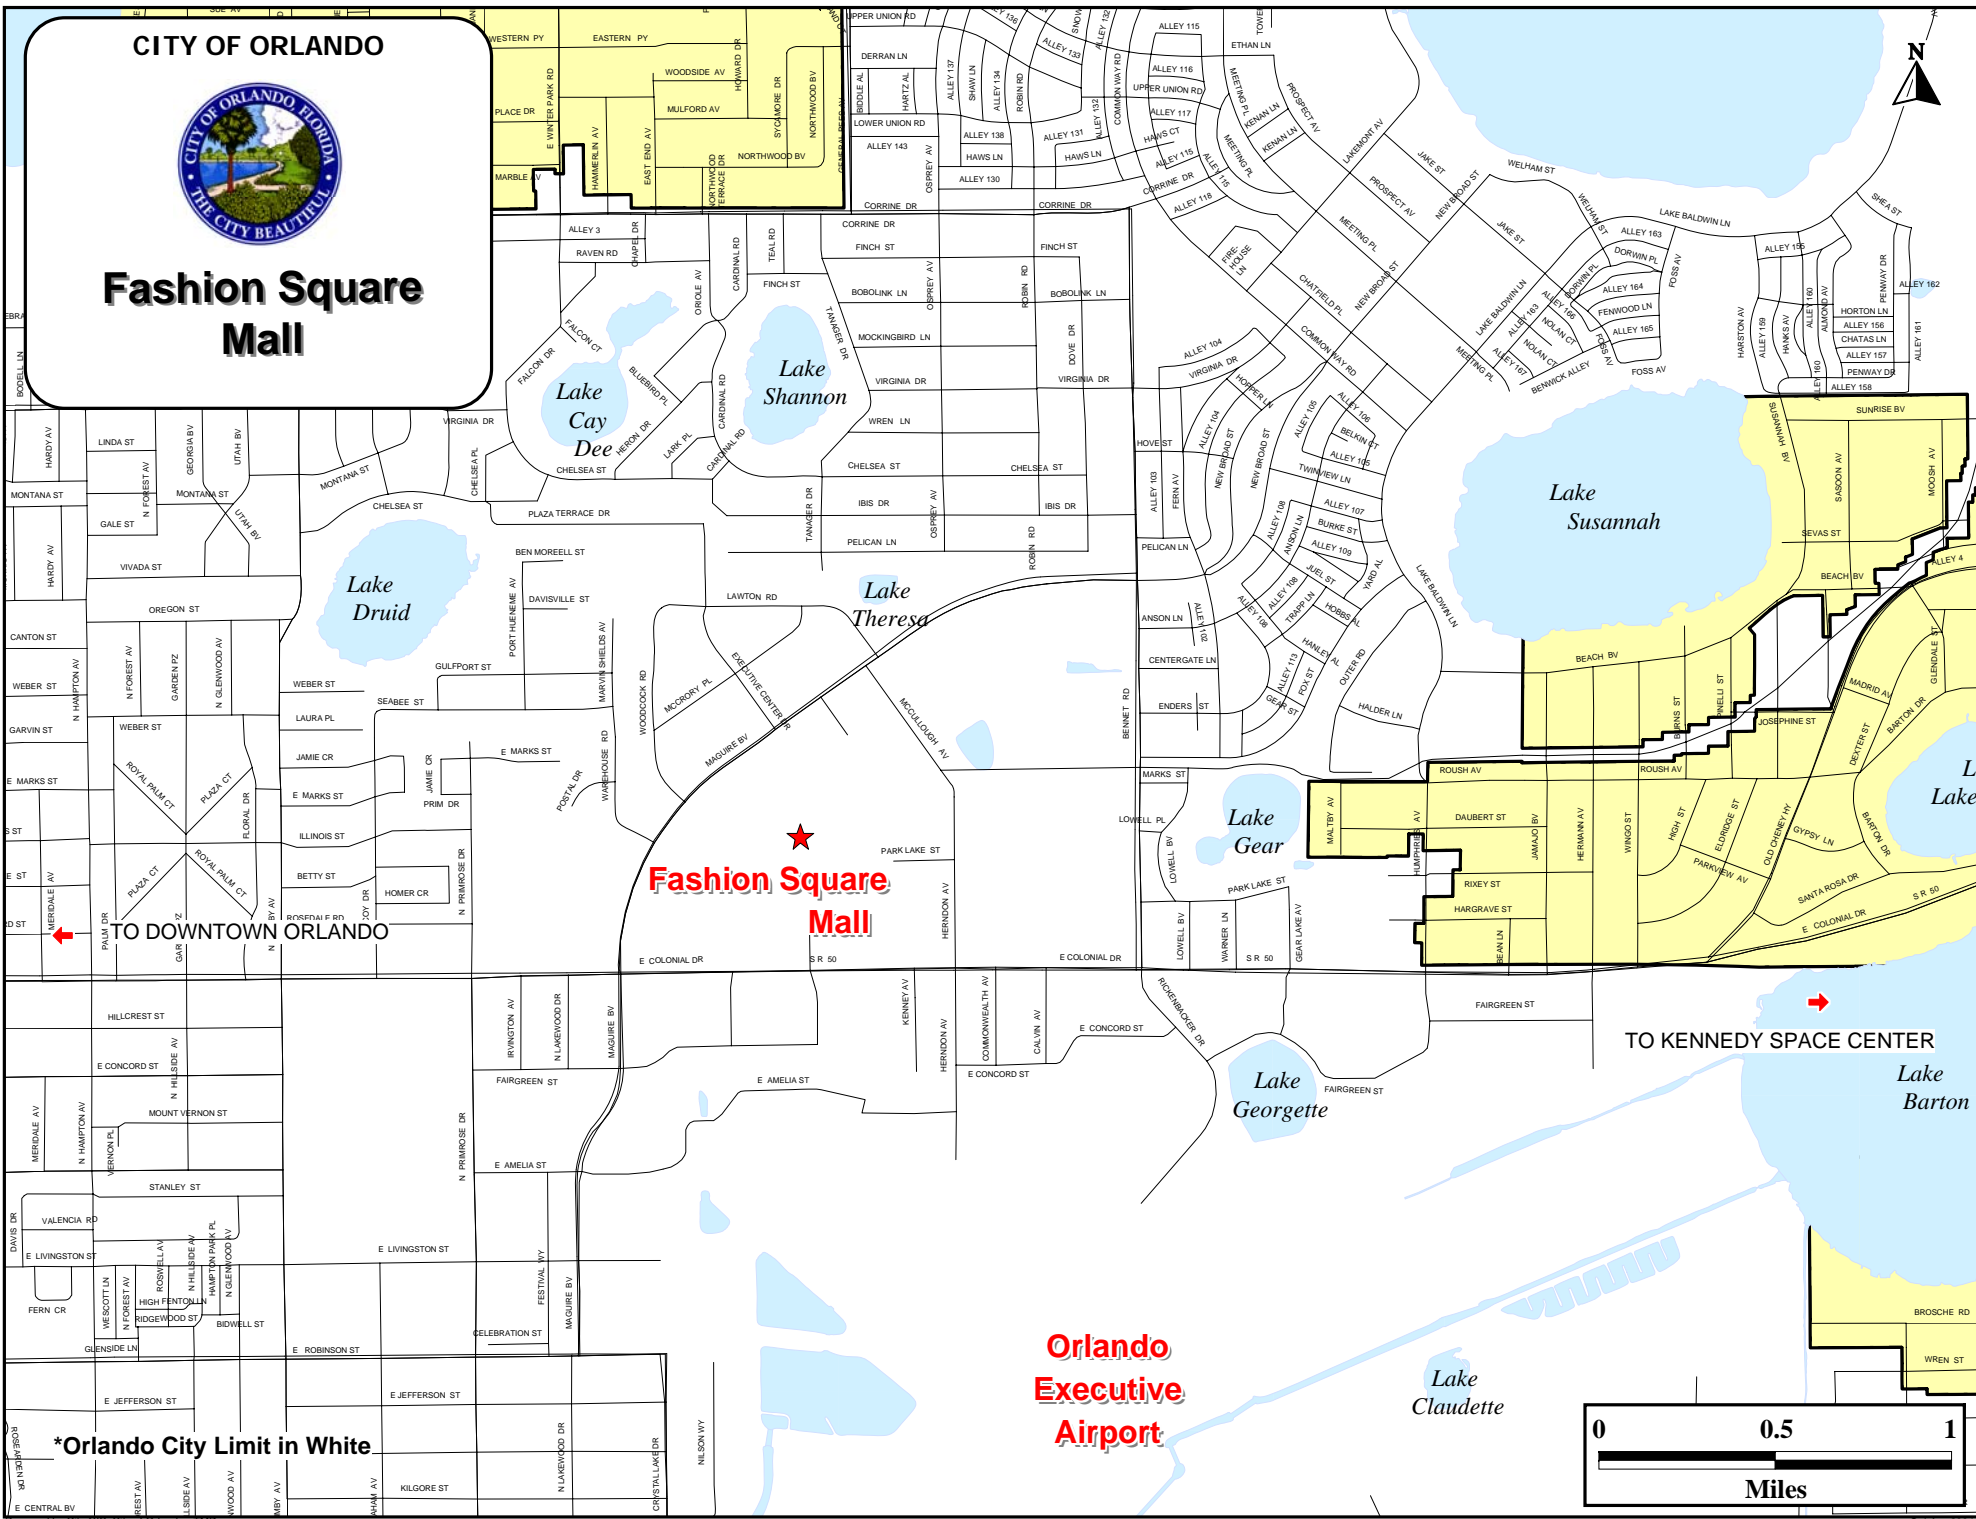

CITY OF ORLANDO

# Fashion Square Mall

**Fashion Square Mall**

TO DOWNTOWN ORLANDO

TO KENNEDY SPACE CENTER

**Orlando Executive Airport**

\*Orlando City Limit in White