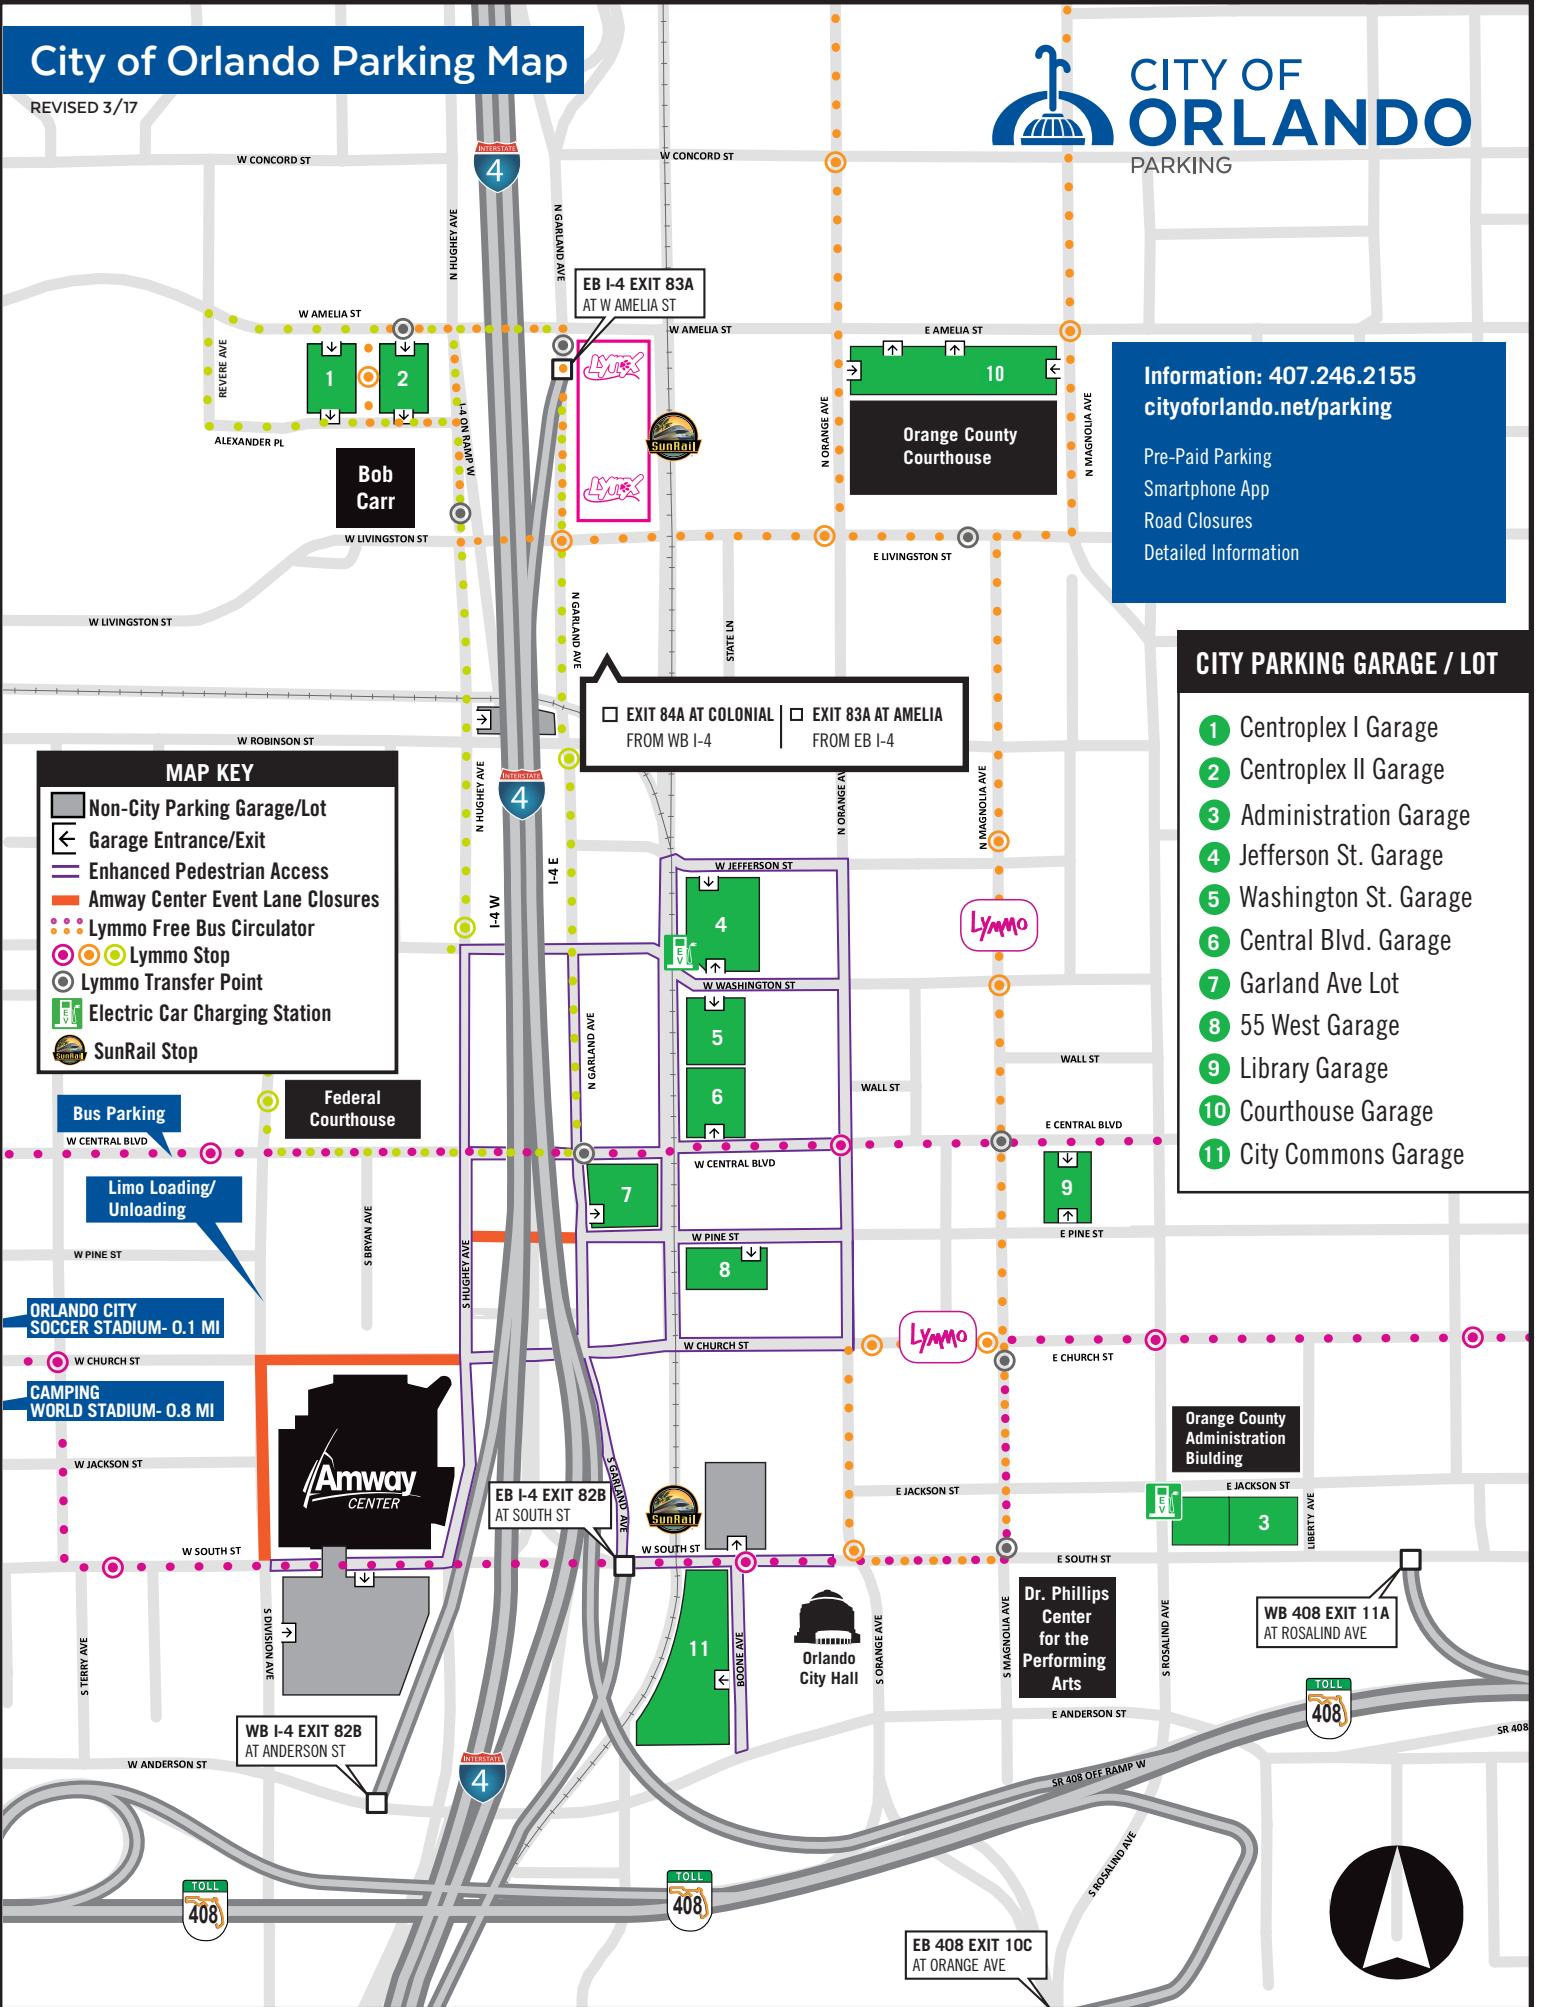

City of Orlando Parking Map

REVISED 3/17

Information: 407.246.2155
cityoforlando.net/parking
 Pre-Paid Parking
 Smartphone App
 Road Closures
 Detailed Information

- ### CITY PARKING GARAGE / LOT
- 1 Centroplex I Garage
 - 2 Centroplex II Garage
 - 3 Administration Garage
 - 4 Jefferson St. Garage
 - 5 Washington St. Garage
 - 6 Central Blvd. Garage
 - 7 Garland Ave Lot
 - 8 55 West Garage
 - 9 Library Garage
 - 10 Courthouse Garage
 - 11 City Commons Garage

MAP KEY

- Non-City Parking Garage/Lot
- Garage Entrance/Exit
- Enhanced Pedestrian Access
- Amway Center Event Lane Closures
- Lymmo Free Bus Circulator
- Lymmo Stop
- Lymmo Transfer Point
- Electric Car Charging Station
- SunRail Stop

Bus Parking
 W CENTRAL BLVD

Limo Loading/Unloading
 W PINE ST

ORLANDO CITY SOCCER STADIUM- 0.1 MI
 W CHURCH ST

CAMPING WORLD STADIUM- 0.8 MI
 W JACKSON ST