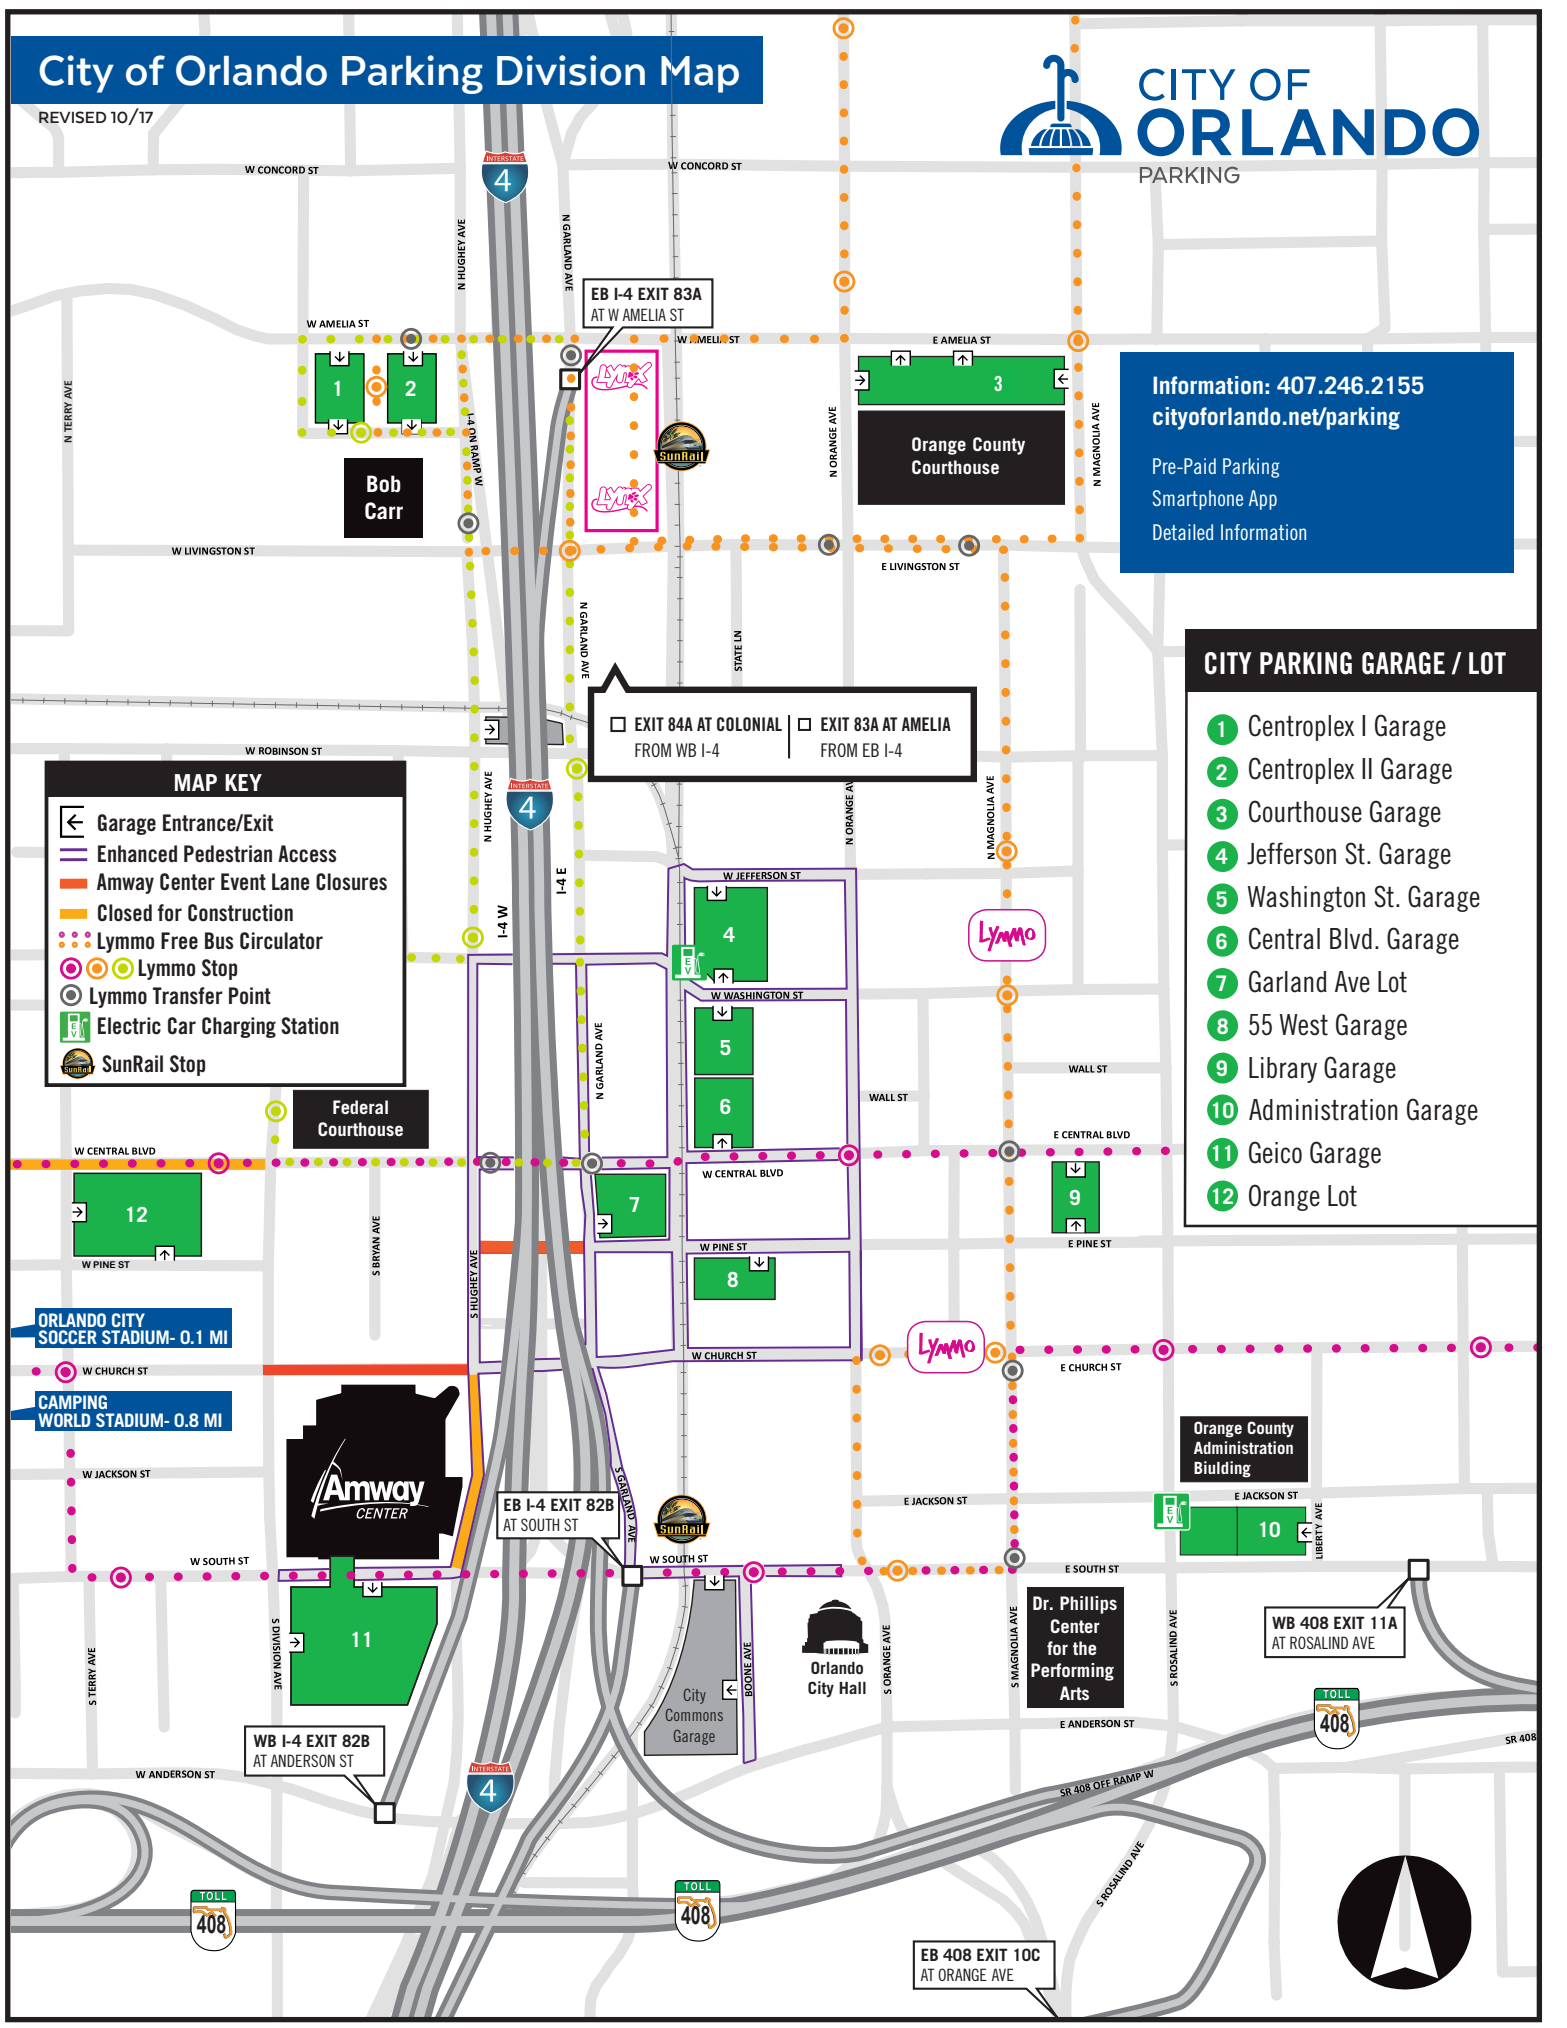

City of Orlando Parking Division Map

REVISED 10/17

Information: 407.246.2155
cityoforlando.net/parking
 Pre-Paid Parking
 Smartphone App
 Detailed Information

MAP KEY

- Garage Entrance/Exit
- Enhanced Pedestrian Access
- Amway Center Event Lane Closures
- Closed for Construction
- Lymmo Free Bus Circulator
- Lymmo Stop
- Lymmo Transfer Point
- Electric Car Charging Station
- SunRail Stop

- ### CITY PARKING GARAGE / LOT
- 1 Centroplex I Garage
 - 2 Centroplex II Garage
 - 3 Courthouse Garage
 - 4 Jefferson St. Garage
 - 5 Washington St. Garage
 - 6 Central Blvd. Garage
 - 7 Garland Ave Lot
 - 8 55 West Garage
 - 9 Library Garage
 - 10 Administration Garage
 - 11 Geico Garage
 - 12 Orange Lot

ORLANDO CITY SOCCER STADIUM- 0.1 MI

CAMPING WORLD STADIUM- 0.8 MI