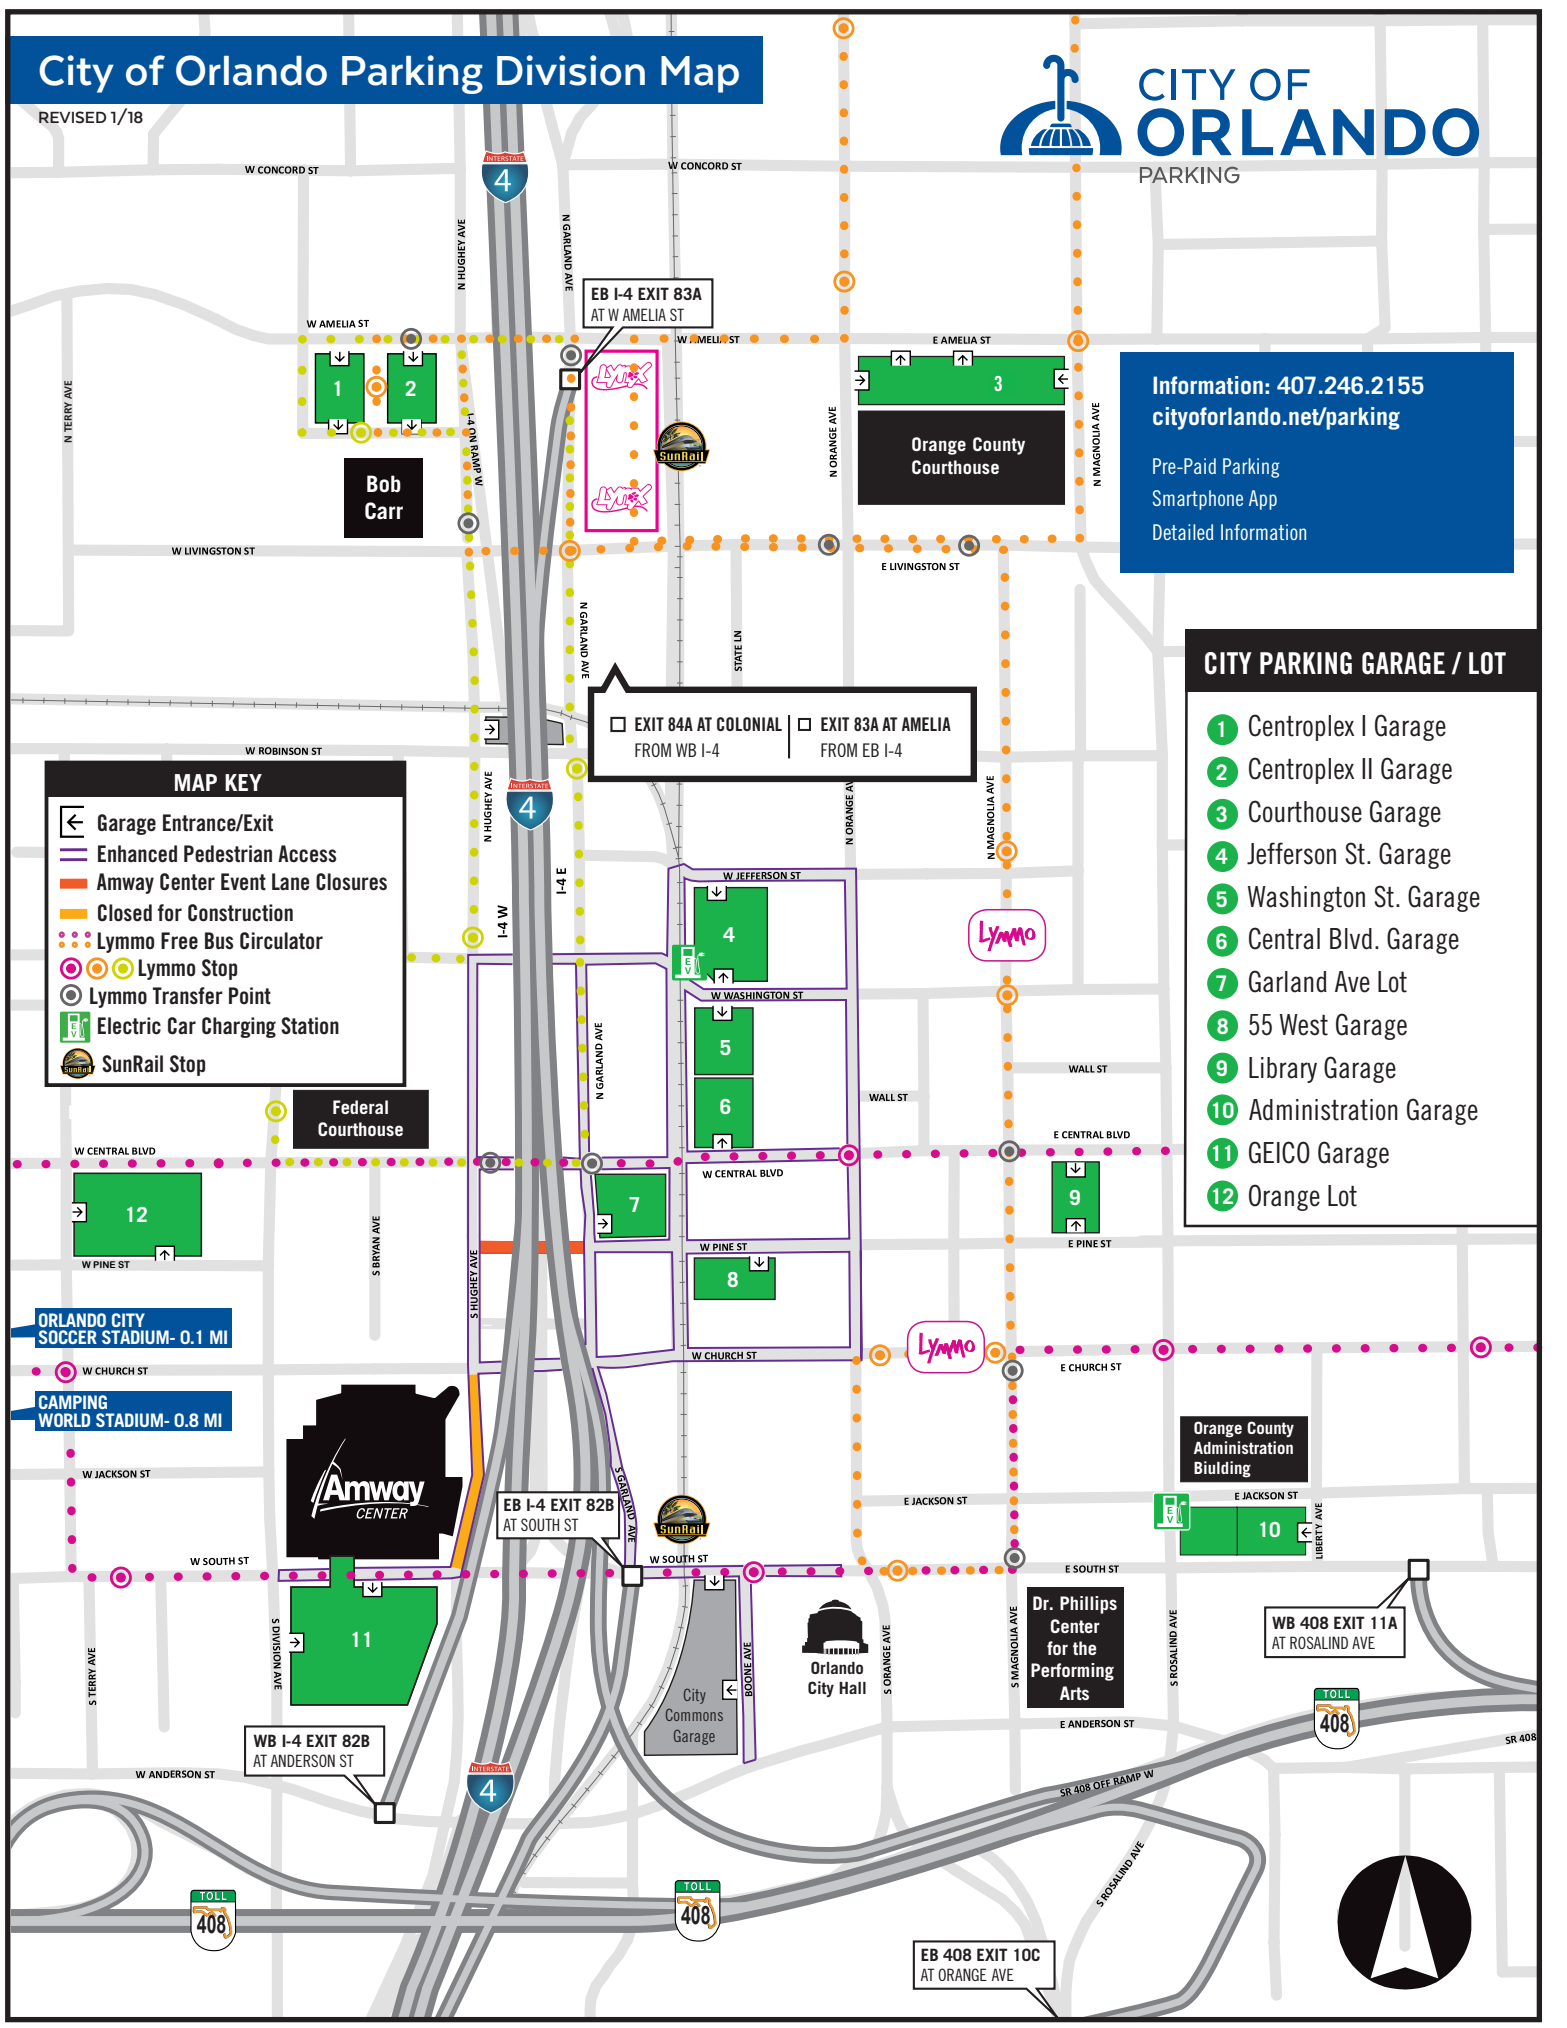

# City of Orlando Parking Division Map

REVISED 1/18

**Information: 407.246.2155**  
[cityoforlando.net/parking](http://cityoforlando.net/parking)  
 Pre-Paid Parking  
 Smartphone App  
 Detailed Information

- CITY PARKING GARAGE / LOT**
- 1 Centroplex I Garage
  - 2 Centroplex II Garage
  - 3 Courthouse Garage
  - 4 Jefferson St. Garage
  - 5 Washington St. Garage
  - 6 Central Blvd. Garage
  - 7 Garland Ave Lot
  - 8 55 West Garage
  - 9 Library Garage
  - 10 Administration Garage
  - 11 GEICO Garage
  - 12 Orange Lot

**MAP KEY**

- ← Garage Entrance/Exit
- Enhanced Pedestrian Access
- Amway Center Event Lane Closures
- Closed for Construction
- Lymmo Free Bus Circulator
- Lymmo Stop
- Lymmo Transfer Point
- Electric Car Charging Station
- SunRail Stop

EXIT 84A AT COLONIAL FROM WB I-4 | EXIT 83A AT AMELIA FROM EB I-4

ORLANDO CITY SOCCER STADIUM- 0.1 MI

CAMPING WORLD STADIUM- 0.8 MI

WB I-4 EXIT 82B AT ANDERSON ST

EB I-4 EXIT 82B AT SOUTH ST

EB 408 EXIT 10C AT ORANGE AVE