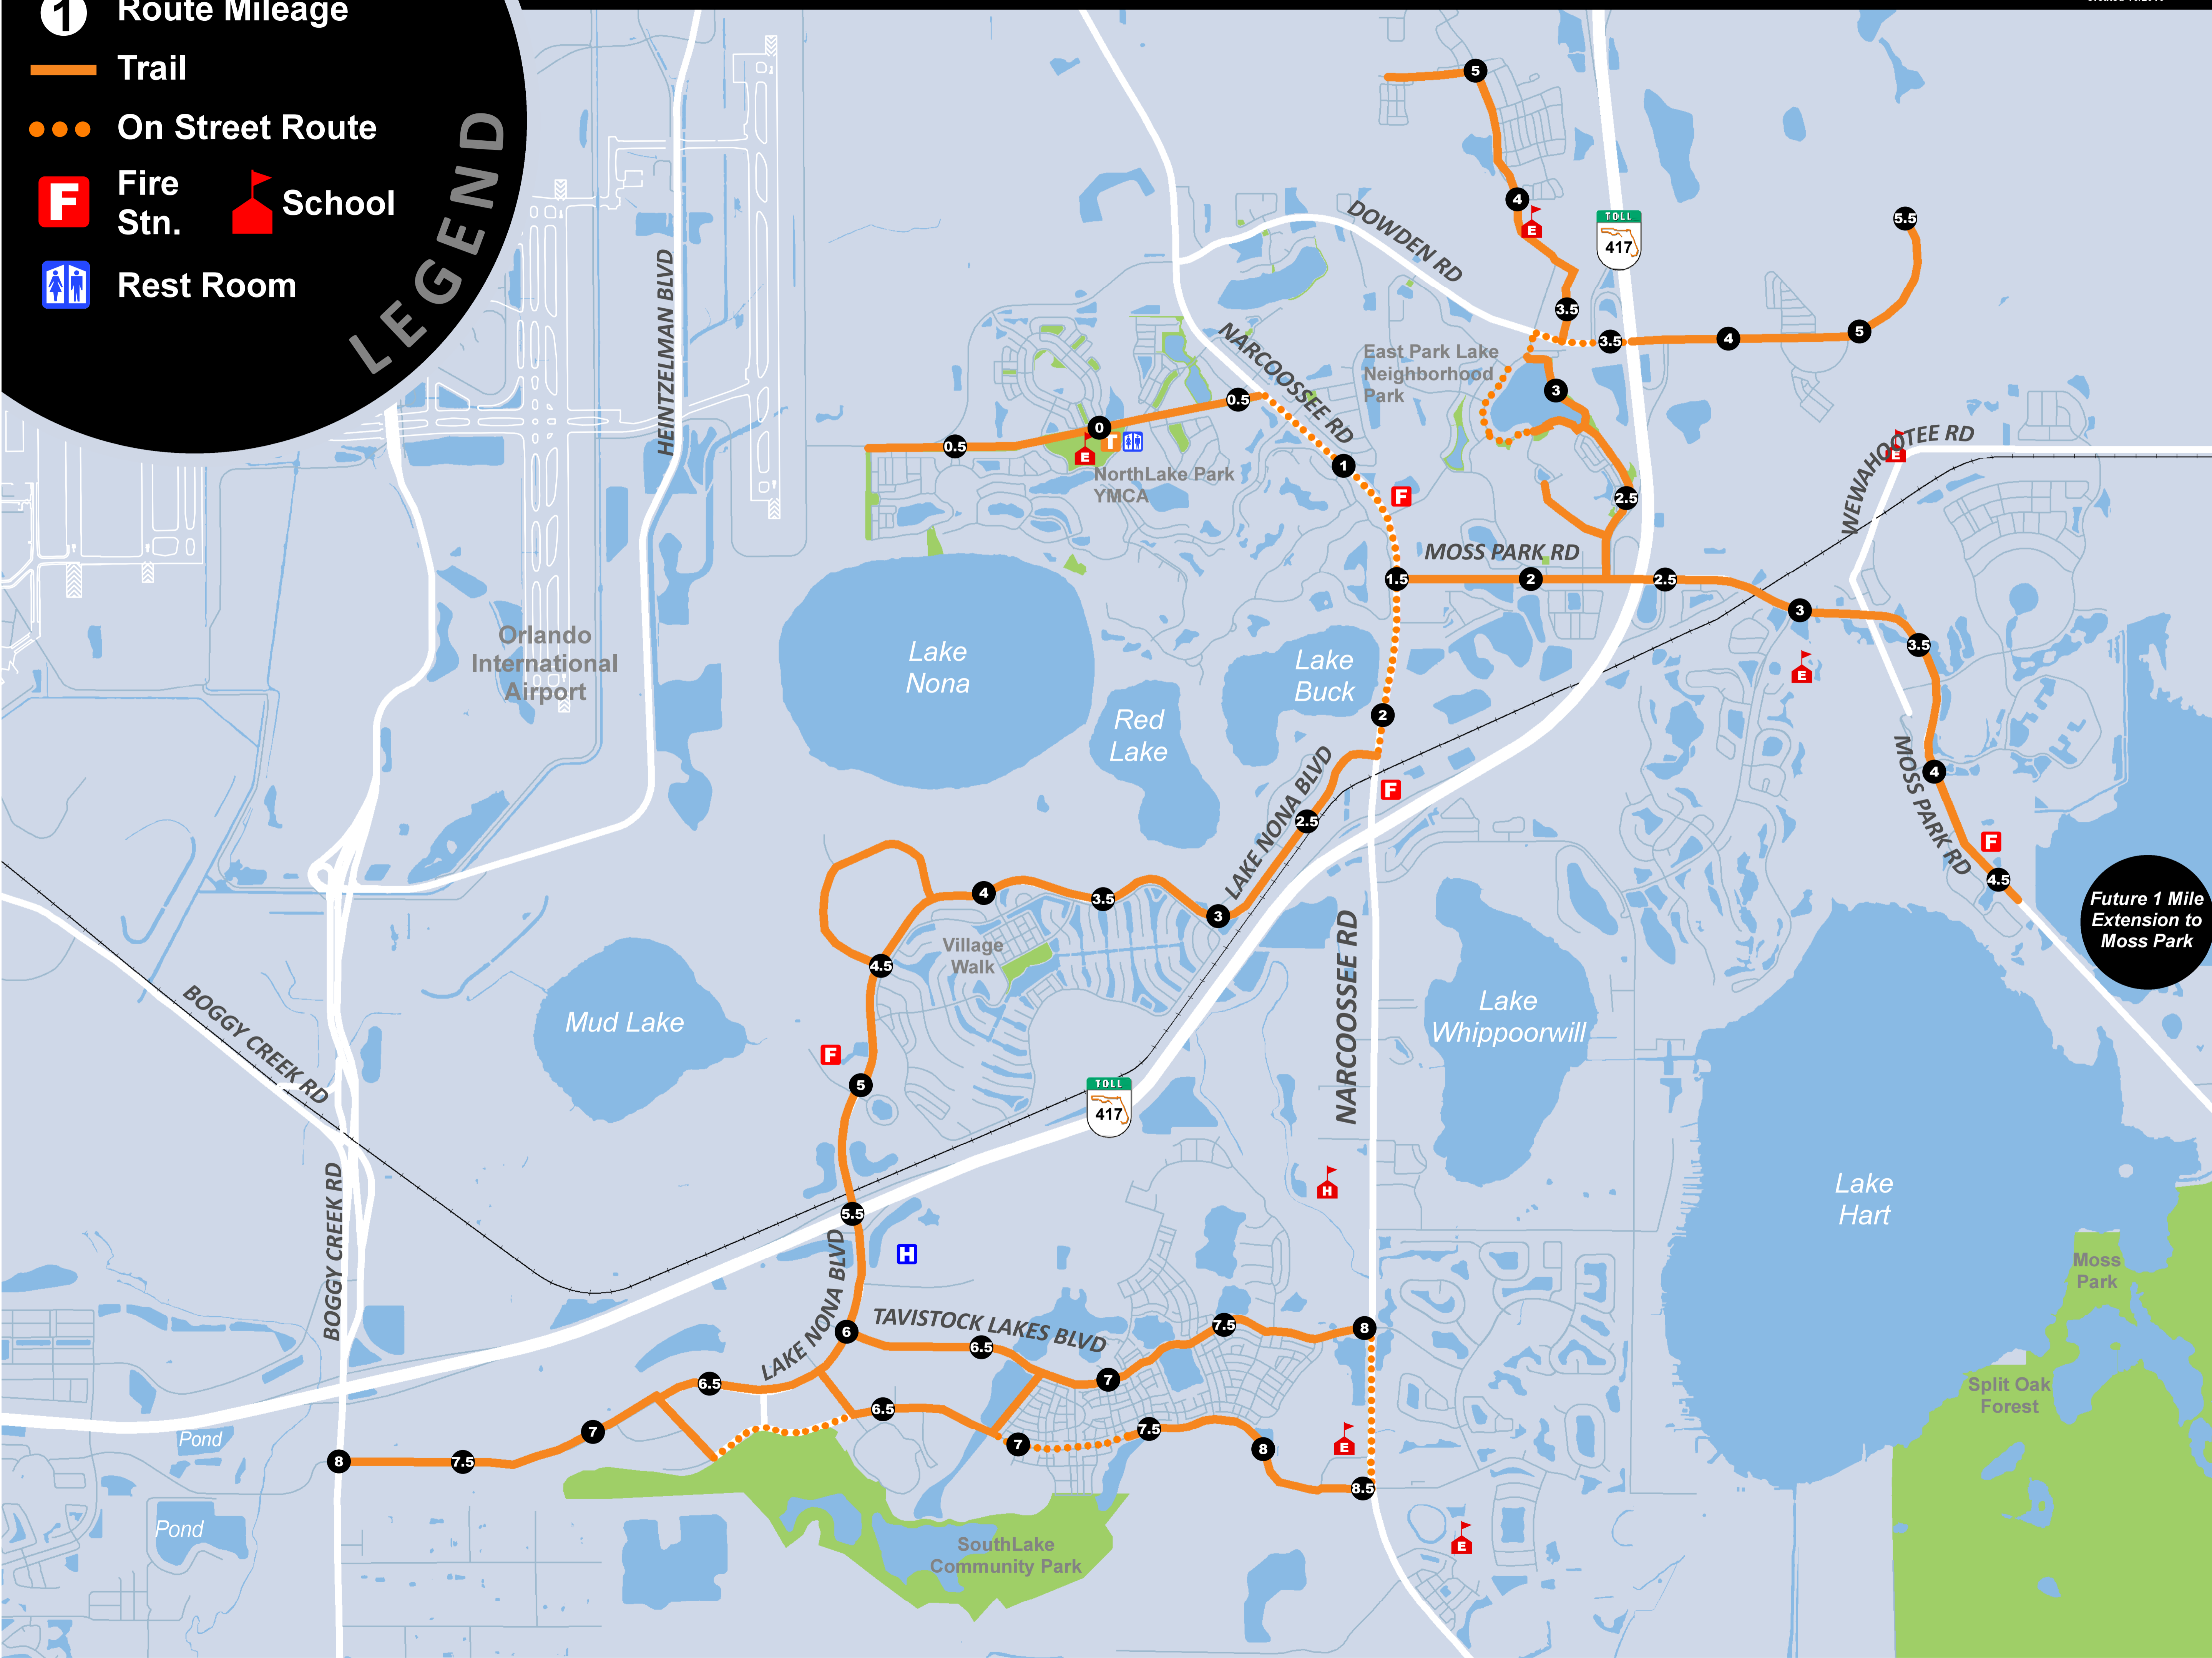

T Trail Head

1 Route Mileage

Trail

On Street Route

F Fire Stn. **S** School

R Rest Room

LEGEND

CITY OF ORLANDO Southeast Trail Map

Created 10/2016

Future 1 Mile Extension to Moss Park