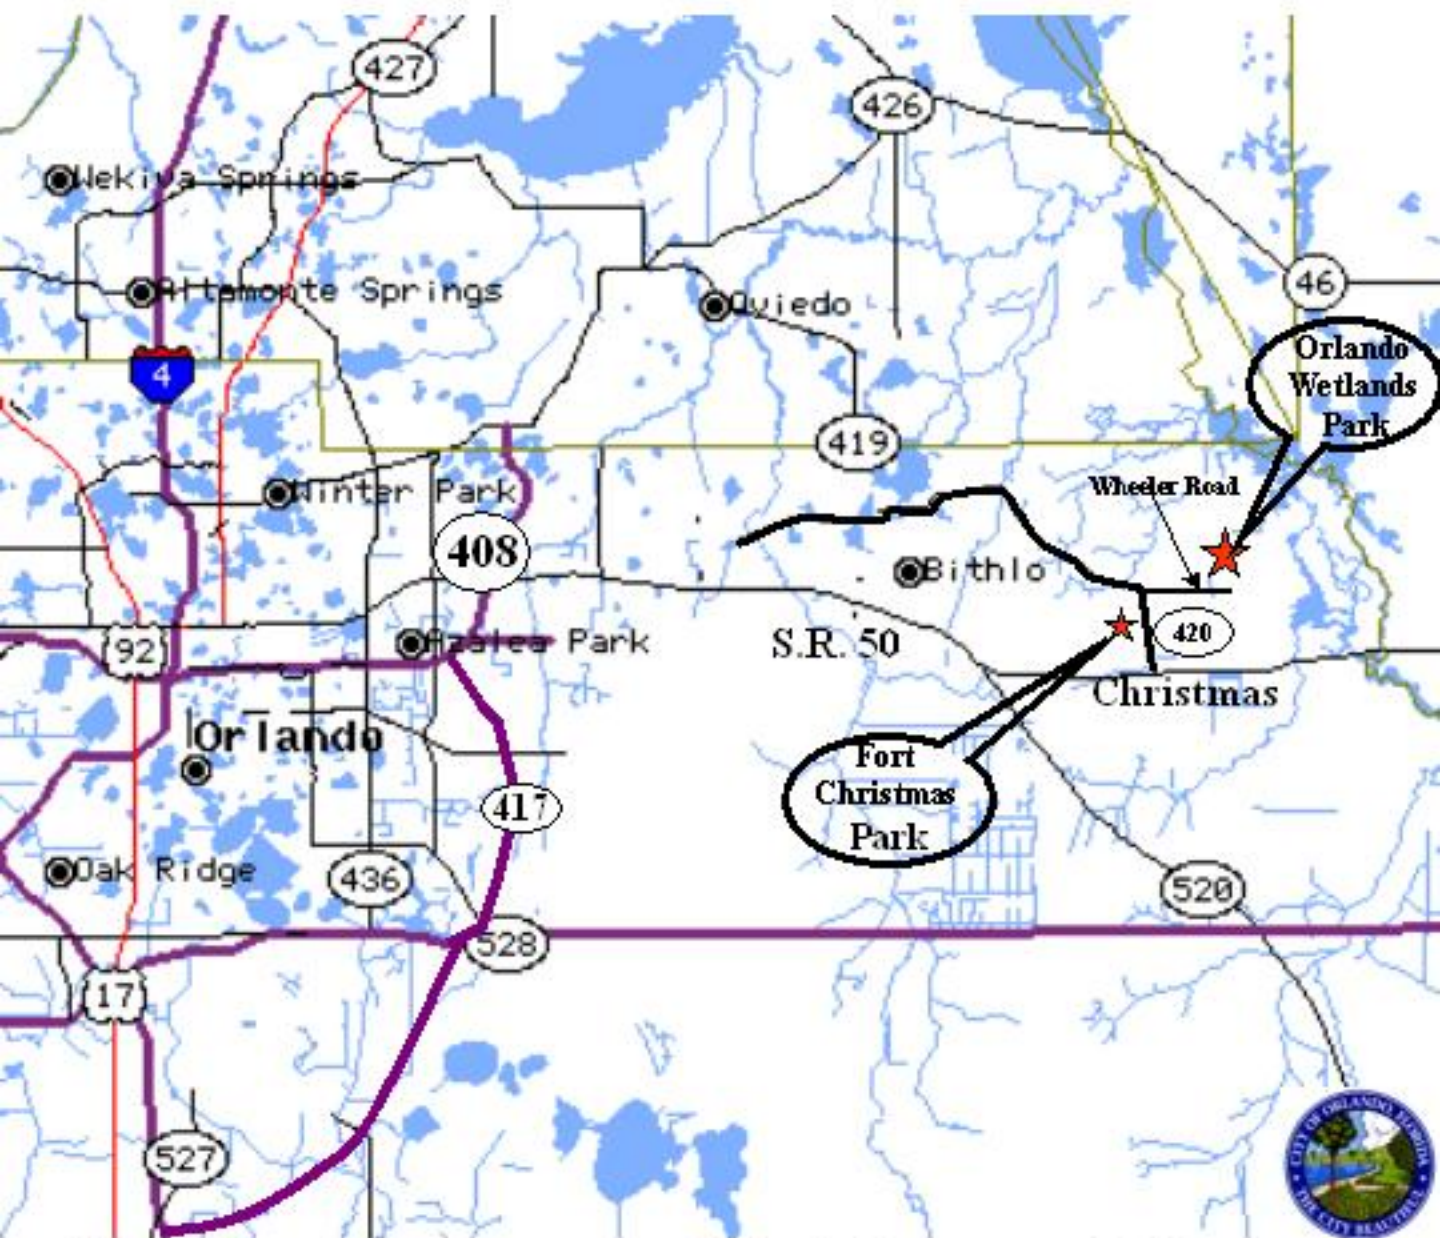

Directions to the Orlando Wetlands Park

Travel Time from Downtown Orlando is Approx. 40 Minutes.

From Downtown Orlando: Follow 408 East (Toll Road) to S.R. 50. Continue East on S.R. 50 until the town of Christmas, Florida. Turn Left (North) onto Fort Christmas Road (County Road 420). Travel 2.25 miles past Fort Christmas turning Right onto Wheeler Road. Travel 1.5 miles on Wheeler Road to the Orlando Wetlands Park Entrance. The Entrance will be on the Left side of the Road.

From Titusville: Follow S.R. 50 West towards Orlando until; the town of Christmas, turn right (north) onto Fort Christmas Road (County Road 420). Then follow directions as listed above.